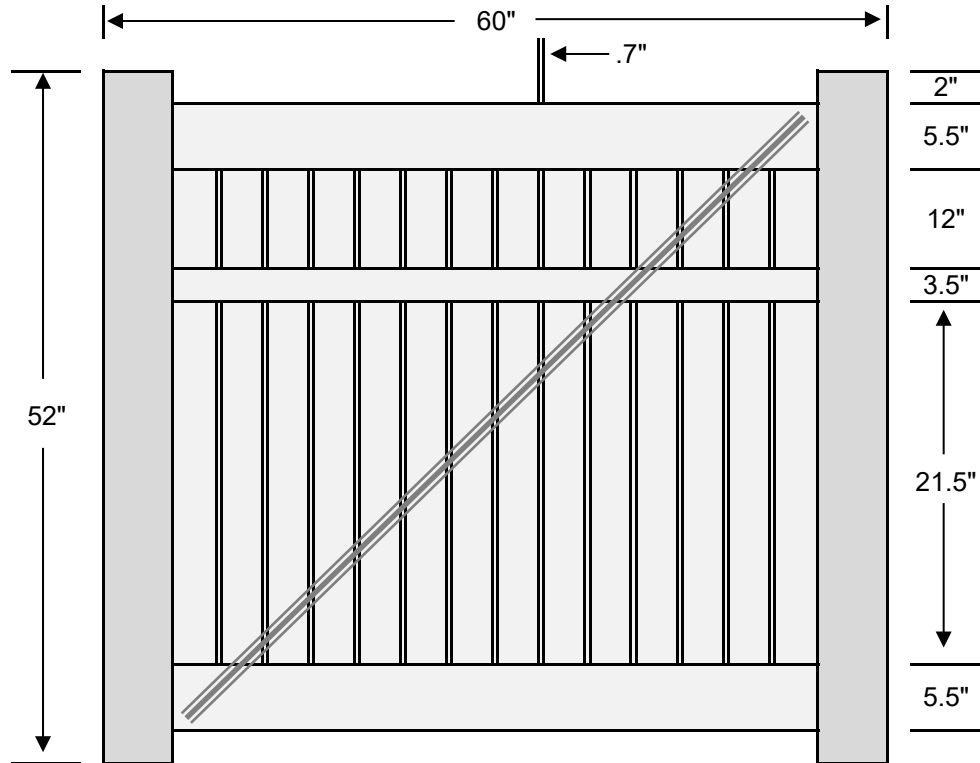

G_SP-SEMI-4X60

1

Material List			Pulled From		
QTY	Item	Dimensions	White	Tan	Khaki
2	Socket Post	4" x 4" x 52"	54"	108"	108"
2	Post Caps	4" x 4"	4"	4"	4"
2	Top & Bottom Rail	1.5" x 5.5" x 59.5"	71.75"	71.75"	71.75"
1	Mid Rail	2" x 3.5" x 59.5"	71.75"	71.75"	71.75"
1	Aluminum	1.25" x 2" x 59"	71.5"	71.5"	71.5"
14	Pickets	0.875" x 3" x 40.5"	47"	47"	47"
1	Cross Brace		90"	90"	90"
1	Vinyl Fence Glue		1.5 Oz	1.5 Oz	1.5 Oz
1	Cross Brace Screws & Caps				

G_SP-SEMI-4X60