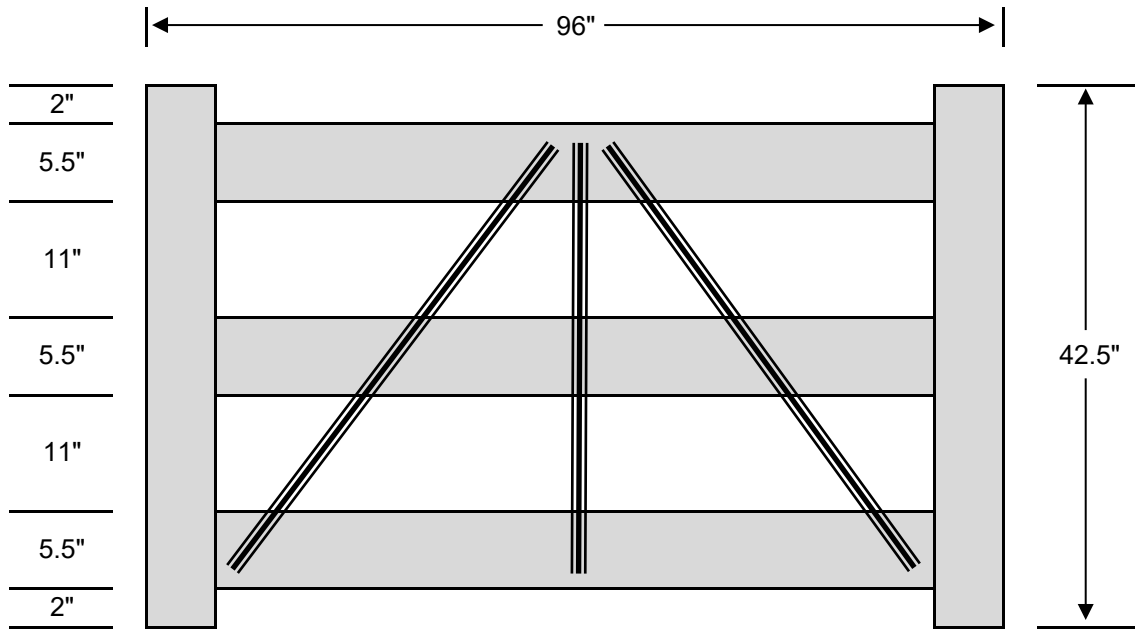

G_HF-4R-1.5X5.5

1	Material List		Pulled From		
	QTY	Item	Dimensions	White	Tan
2	Socket Post	4" x 4" x 53"	54"	54"	54"
2	Post Caps	4" x 4"	4"	4"	4"
4	Rails	1.5" x 5.5" x 95.5"	95.75" Blank	95.75"	95.75"
2	Cross Brace	61"	144"	90"	90"
1	Cross Brace	48"	144"	90"	90"
1	Vinyl Fence Glue	1.5 Oz	1.5 Oz	1.5 Oz	1.5 Oz
28	Screws	#10 x 1"			
24	Screw Caps				

G_HF-4R-1.5X5.5

G_HF-2R-1.5X5.5

0	Material List			Pulled From		
	QTY	Item	Dimensions	White	Tan	Khaki
0	Socket Post	4" x 4" x 26"		54"	54"	54"
0	Post Caps	4" x 4"		4"	4"	4"
0	Rails	1.5" x 5.5" x 95.5"		95.75" Blank	95.75"	95.75"
0	Cross Brace	47.875"		144"	90"	90"
0	Cross Brace	21"		144"	90"	90"
0	Vinyl Fence Glue	1.5 Oz		1.5 Oz	1.5 Oz	1.5 Oz
0	Screws	#10 x 1"				
0	Screw Caps					
				G_HF-2R-1.5X5.5		

G_HF-3R-1.5X5.5

0	Material List			Pulled From		
	QTY	Item	Dimensions	White	Tan	Khaki
0	Socket Post	4" x 4" x 42.5"		45"	45"	45"
0	Post Caps	4" x 4"		4"	4"	4"
0	Rails	1.5" x 5.5" x 95.5"		95.75" Blank	95.75"	95.75"
0	Cross Brace	53"		144"	90"	90"
0	Cross Brace	38"		144"	90"	90"
0	Vinyl Fence Glue	1.5 Oz		1.5 Oz	1.5 Oz	1.5 Oz
0	Screws	#10 x 1"				
0	Screw Caps					
				G_HF-3R-1.5X5.5		