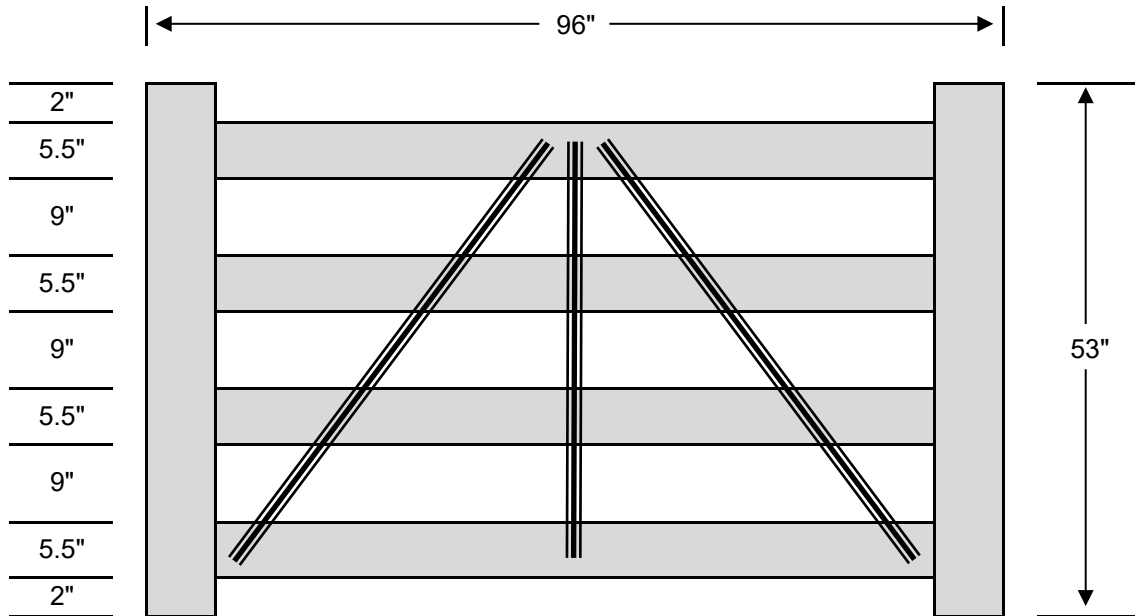

G_HF-4R-1.5X5.5

1	Material List		Pulled From		
	QTY	Item	Dimensions	White	Tan
2	Socket Post	4" x 4" x 53"	54"	54"	54"
2	Post Caps	4" x 4"	4"	4"	4"
4	Rails	1.5" x 5.5" x 95.5"	95.75" Blank	95.75"	95.75"
2	Cross Brace	61"	144"	90"	90"
1	Cross Brace	48"	144"	90"	90"
1	Vinyl Fence Glue	1.5 Oz	1.5 Oz	1.5 Oz	1.5 Oz
28	Screws	#10 x 1"			
24	Screw Caps				

G_HF-4R-1.5X5.5

G_HF-2R-1.5X5.5

0	Material List			Pulled From		
	QTY	Item	Dimensions	White	Tan	Khaki
0	Socket Post	4" x 4" x 26"		54"	54"	54"
0	Post Caps	4" x 4"		4"	4"	4"
0	Rails	1.5" x 5.5" x 95.5"		95.75" Blank	95.75"	95.75"
0	Cross Brace	47.875"		144"	90"	90"
0	Cross Brace	21"		144"	90"	90"
0	Vinyl Fence Glue	1.5 Oz		1.5 Oz	1.5 Oz	1.5 Oz
0	Screws	#10 x 1"				
0	Screw Caps					
				G_HF-2R-1.5X5.5		

G_HF-3R-1.5X5.5

0	Material List			Pulled From		
	QTY	Item	Dimensions	White	Tan	Khaki
0	Socket Post	4" x 4" x 42.5"		45"	45"	45"
0	Post Caps	4" x 4"		4"	4"	4"
0	Rails	1.5" x 5.5" x 95.5"		95.75" Blank	95.75"	95.75"
0	Cross Brace	53"		144"	90"	90"
0	Cross Brace	38"		144"	90"	90"
0	Vinyl Fence Glue	1.5 Oz		1.5 Oz	1.5 Oz	1.5 Oz
0	Screws	#10 x 1"				
0	Screw Caps					
				G_HF-3R-1.5X5.5		