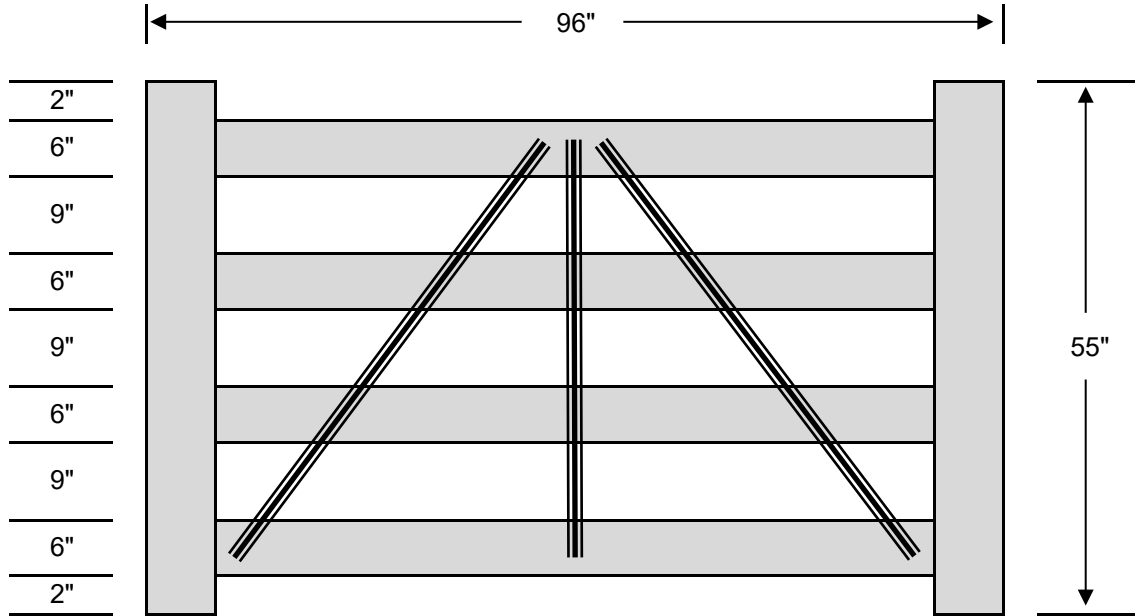

G_HF-2R-2X6

1	Material List			Pulled From		
	QTY	Item	Dimensions	White	Tan	Khaki
2	Socket Post	4" x 4" x 55"	72"	84"	84"	
2	Post Caps	4" x 4"	4"	4"	4"	
4	Rails	2" x 6" x 95.5	96"	96"	96"	
2	Cross Brace	63"	144"	90"	90"	
1	Cross Brace	50"	144"	90"	90"	
1	Vinyl Fence Glue	1.5 Oz	1.5 Oz	1.5 Oz	1.5 Oz	
28	Screws	#10 x 1"				
24	Screw Caps					

G_HF-4R-2X6