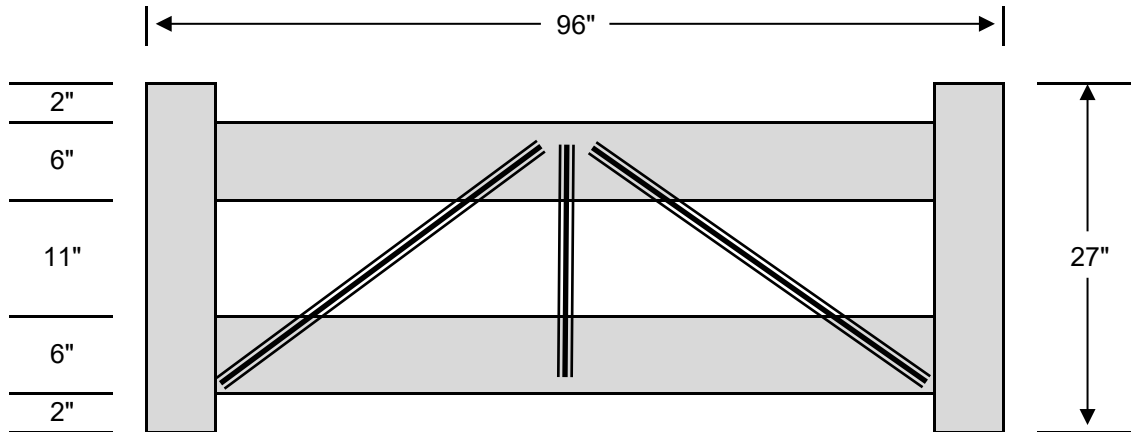

G_HF-2R-2X6

0	Material List			Pulled From		
	QTY	Item	Dimensions	White	Tan	Khaki
0	Socket Post	4" x 4" x 27"	54"	54"	54"	
0	Post Caps	4" x 4"	4"	4"	4"	
0	Rails	2" x 6" x 95.5"	96"	96"	96"	
0	Cross Brace	45"	144"	90"	90"	
0	Cross Brace	22"	144"	90"	90"	
0	Vinyl Fence Glue	1.5 Oz	1.5 Oz	1.5 Oz	1.5 Oz	
0	Screws	#10 x 1"				
0	Screw Caps					
G_HF-2R-2X6