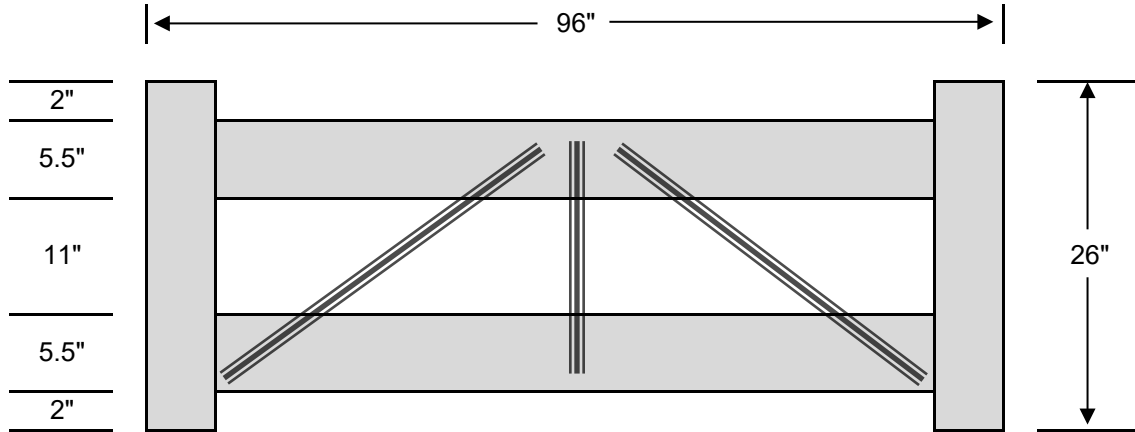

G_HF-4R-1.5X5.5

1	Material List		Pulled From		
	QTY	Item	Dimensions	White	Tan
2	Socket Post	4" x 4" x 53"	54"	54"	54"
2	Post Caps	4" x 4"	4"	4"	4"
4	Rails	1.5" x 5.5" x 95.5"	95.75" Blank	95.75"	95.75"
2	Cross Brace	61"	144"	90"	90"
1	Cross Brace	48"	144"	90"	90"
1	Vinyl Fence Glue	1.5 Oz	1.5 Oz	1.5 Oz	1.5 Oz
28	Screws	#10 x 1"			
24	Screw Caps				

G_HF-4R-1.5X5.5

G_HF-2R-1.5X5.5

0	Material List			Pulled From		
	QTY	Item	Dimensions	White	Tan	Khaki
0	Socket Post	4" x 4" x 26"		54"	54"	54"
0	Post Caps	4" x 4"		4"	4"	4"
0	Rails	1.5" x 5.5" x 95.5"		95.75" Blank	95.75"	95.75"
0	Cross Brace	47.875"		144"	90"	90"
0	Cross Brace	21"		144"	90"	90"
0	Vinyl Fence Glue	1.5 Oz		1.5 Oz	1.5 Oz	1.5 Oz
0	Screws	#10 x 1"				
0	Screw Caps					
				G_HF-2R-1.5X5.5		

G_HF-3R-1.5X5.5

0	Material List			Pulled From		
	QTY	Item	Dimensions	White	Tan	Khaki
0	Socket Post	4" x 4" x 42.5"		45"	45"	45"
0	Post Caps	4" x 4"		4"	4"	4"
0	Rails	1.5" x 5.5" x 95.5"		95.75" Blank	95.75"	95.75"
0	Cross Brace	53"		144"	90"	90"
0	Cross Brace	38"		144"	90"	90"
0	Vinyl Fence Glue	1.5 Oz		1.5 Oz	1.5 Oz	1.5 Oz
0	Screws	#10 x 1"				
0	Screw Caps					
				G_HF-3R-1.5X5.5		