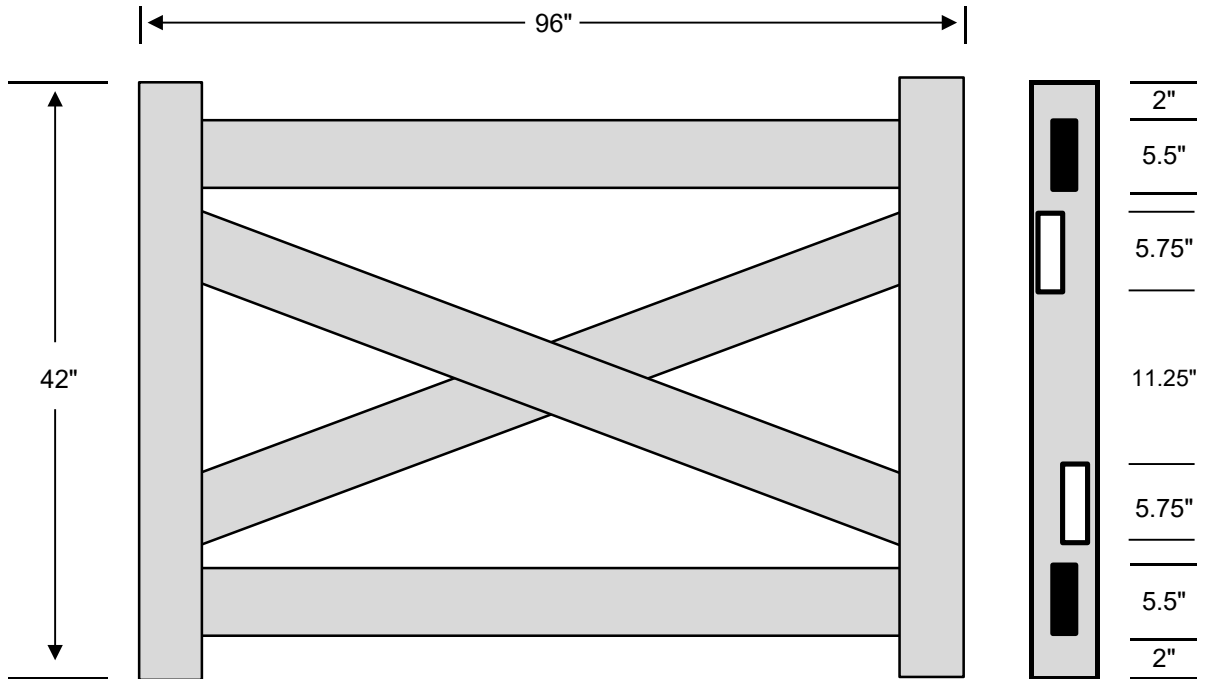

G_HF-CBUCK-96

1	Material List			Pulled From		
	QTY	Item	Dimensions	White	Tan	Khaki
2	Socket Post	4" x 4" x 42"	45"	45"	45"	
2	Post Caps	4" x 4"	4"	4"	4"	
2	Rails	1.5" x 5.5" x 95.5"	95.75" Blank	95.75"	95.75"	
2	Rails	1.5" x 5.5" x 96.5"	98" NOE	98" NOE	98" NOE	
1	Vinyl Fence Glue	1.5 Oz	1.5 Oz	1.5 Oz	1.5 Oz	
4	Screws	#10 x 1"				

G_HF-CBUCK-96