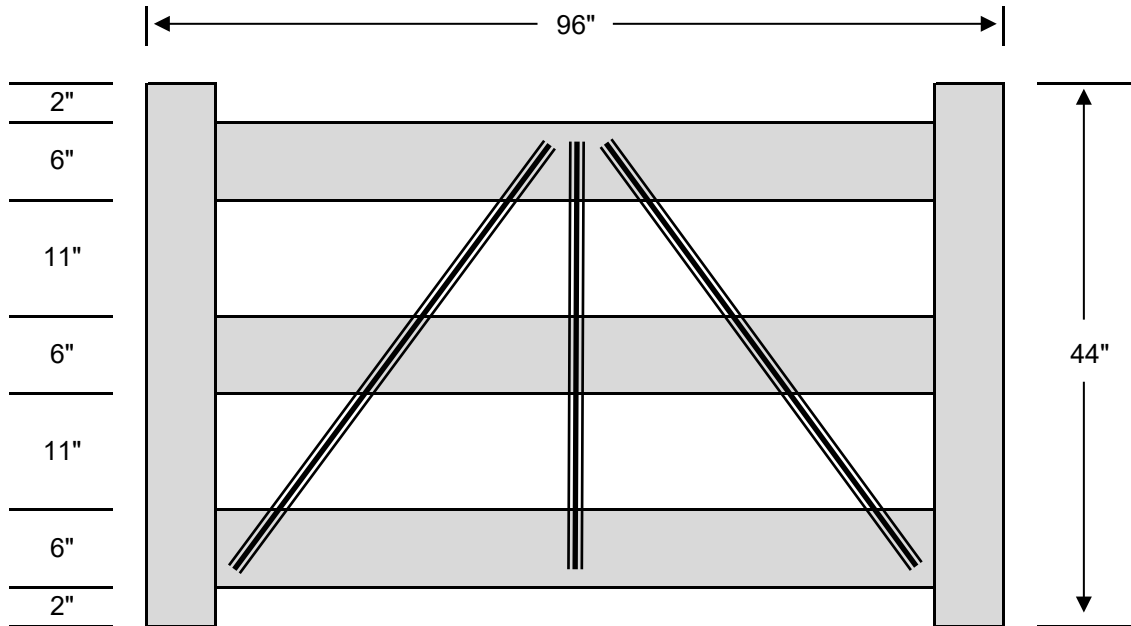

G_HF-3R-2X6

1	Material List			Pulled From		
	QTY	Item	Dimensions	White	Tan	Khaki
2	Socket Post	4" x 4" x 44"	45"	45"	45"	
2	Post Caps	4" x 4"	4"	4"	4"	
3	Rails	2" x 6" x 95.5"	96"	96"	96"	
2	Cross Brace	55"	144"	90"	90"	
1	Cross Brace	39"	144"	90"	90"	
1	Vinyl Fence Glue	1.5 Oz	1.5 Oz	1.5 Oz	1.5 Oz	
22	Screws	#10 x 1"				
18	Screw Caps					

G_HF-3R-2X6