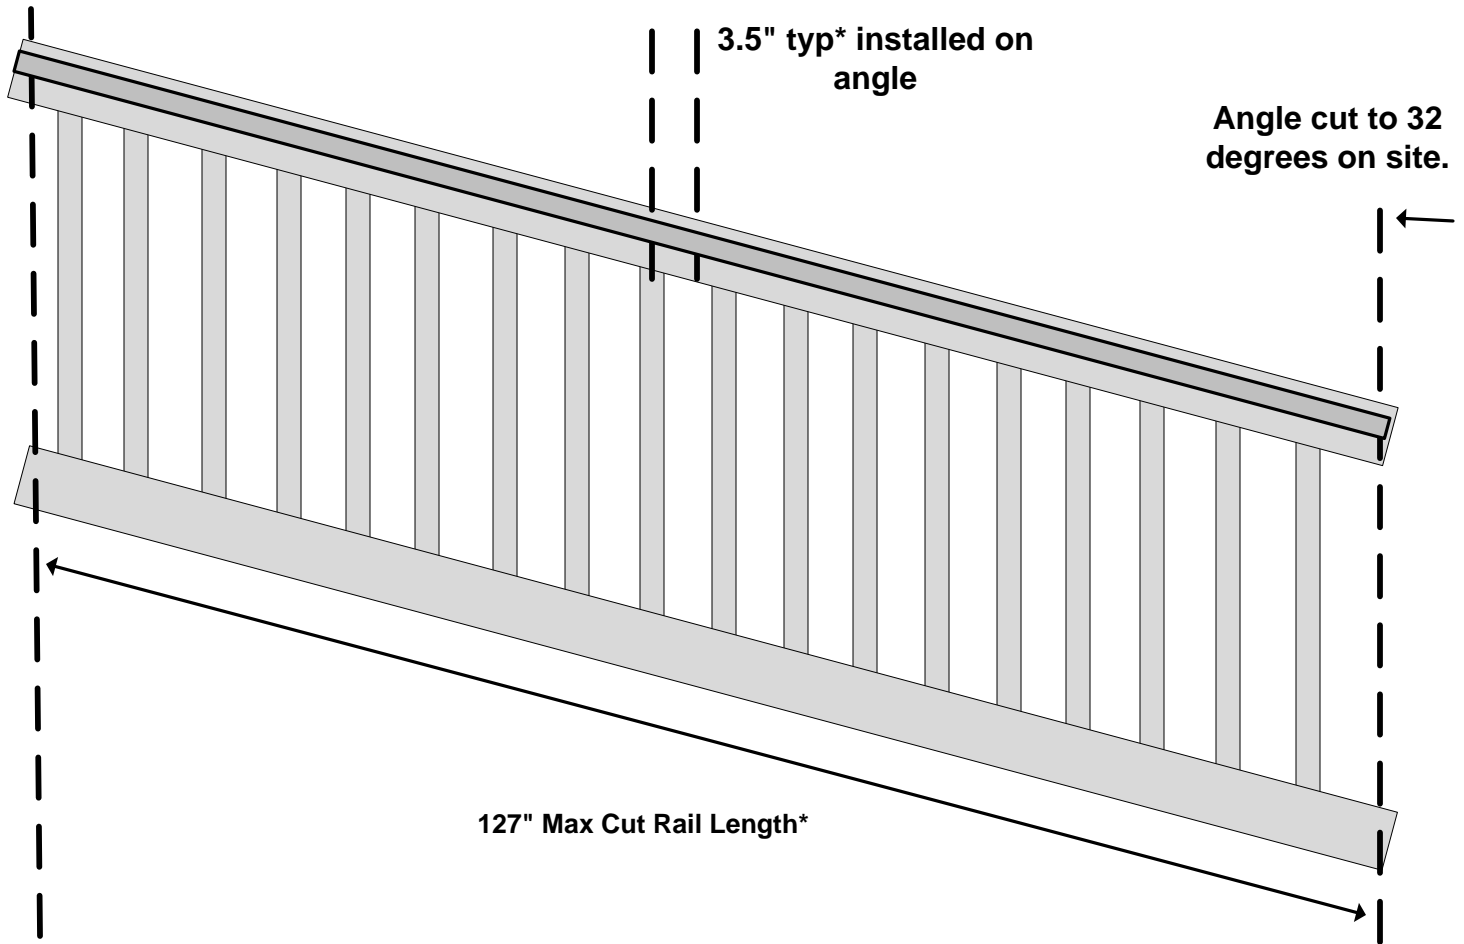

T-Rail Top & 2" x 3.5" Bottom w/Square Pickets

12' Stair Railing Kit

WWR-T42-S12S

Material per 144" wide panel		
1	Number of Panels	
1	T-Rail	T-Rail Top - 144"*
1	2" X 3.5"	2" x 3.5" x 144"*
2	12' Aluminum Channel	Fits in Top and Bottom Rail
1	Stair T-Rail Top (pair)	T-Rail Stair Set
1	Stair 2" x 3.5" (pair)	2" x 3.5" Stair Set
23	Pickets	1.5" x 1.5" x 38"*
*Actual Measurements may vary		