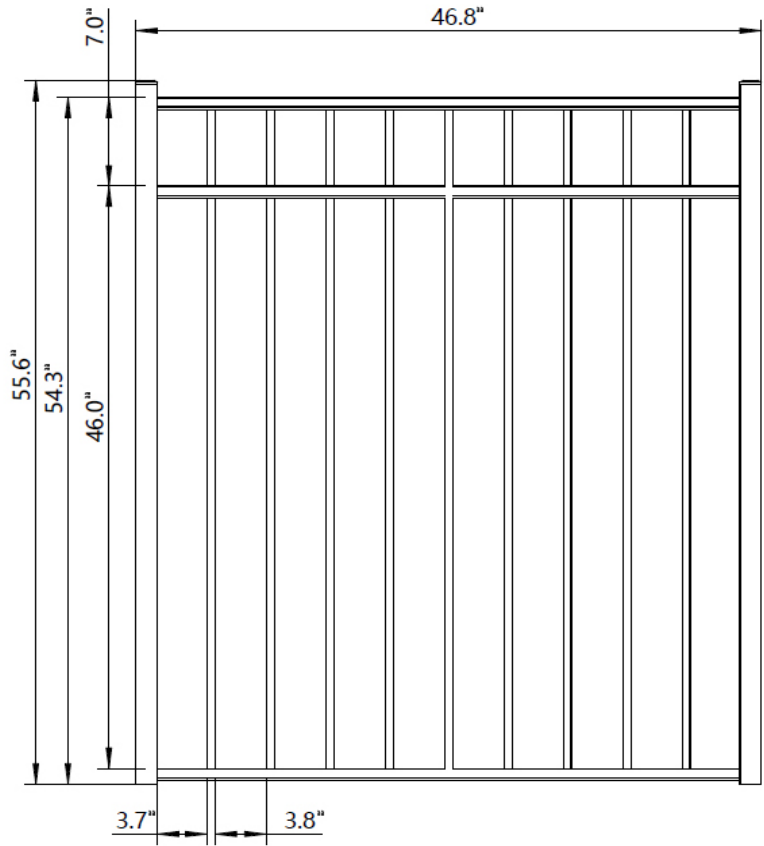

1

Material List		
QTY	Item	Dimensions
1	Top Rail	1" x 1" x 72.5"
1	Mid Rail	1" x 1" x 72.5"
1	Bottom Rail	1" x 1" x 72.5"
3	Hidden Screw Rail Strip	1" x 1" x 72.5"
15	Picket	.625" x .625" x 54"
45	Screws	.5"

PBAL-FLTP-4.5X6FL

1

Material List		
QTY	Item	Dimensions
1	Top Rail	1" x 1" x 46.8"
1	Mid Rail	1" x 1" x 46.8"
1	Bottom Rail	1" x 1" x 46.8"
3	Hidden Screw Rail Strip	1" x 1" x 46.8"
9	Picket	.625" x .625" x 54"
27	Screws	.5"

GBAL-FLTP-4.5X48FL

1

Material List		
QTY	Item	Dimensions
1	Top Rail	1" x 1" x 58.8"
1	Mid Rail	1" x 1" x 58.8"
1	Bottom Rail	1" x 1" x 58.8"
3	Hidden Screw Rail Strip	1" x 1" x 58.8"
12	Picket	.625" x .625" x 54"
24	Screws	.5"

GBAL-FLTP-4.5X60FL