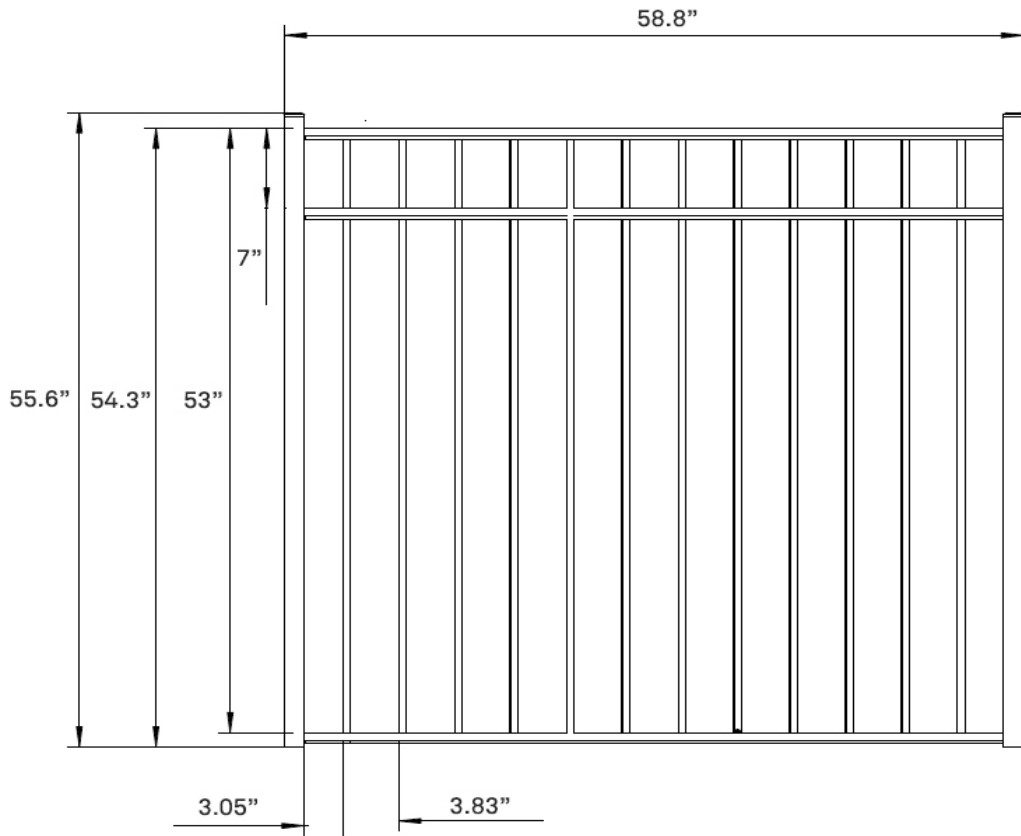

1

Material List		
QTY	Item	Dimensions
1	Top Rail	1" x 1" x 72.5"
1	Mid Rail	1" x 1" x 72.5"
1	Bottom Rail	1" x 1" x 72.5"
3	Hidden Screw Rail Strip	1" x 1" x 72.5"
15	Picket	.625" x .625" x 54"
45	Screws	.5"

PBAL-FLTP-4.5X6FL

1

Material List		
QTY	Item	Dimensions
1	Top Rail	1" x 1" x 46.8"
1	Mid Rail	1" x 1" x 46.8"
1	Bottom Rail	1" x 1" x 46.8"
3	Hidden Screw Rail Strip	1" x 1" x 46.8"
9	Picket	.625" x .625" x 54"
27	Screws	.5"

GBAL-FLTP-4.5X48FL

1

Material List		
QTY	Item	Dimensions
1	Top Rail	1" x 1" x 58.8"
1	Mid Rail	1" x 1" x 58.8"
1	Bottom Rail	1" x 1" x 58.8"
3	Hidden Screw Rail Strip	1" x 1" x 58.8"
12	Picket	.625" x .625" x 54"
24	Screws	.5"

GBAL-FLTP-4.5X60FL