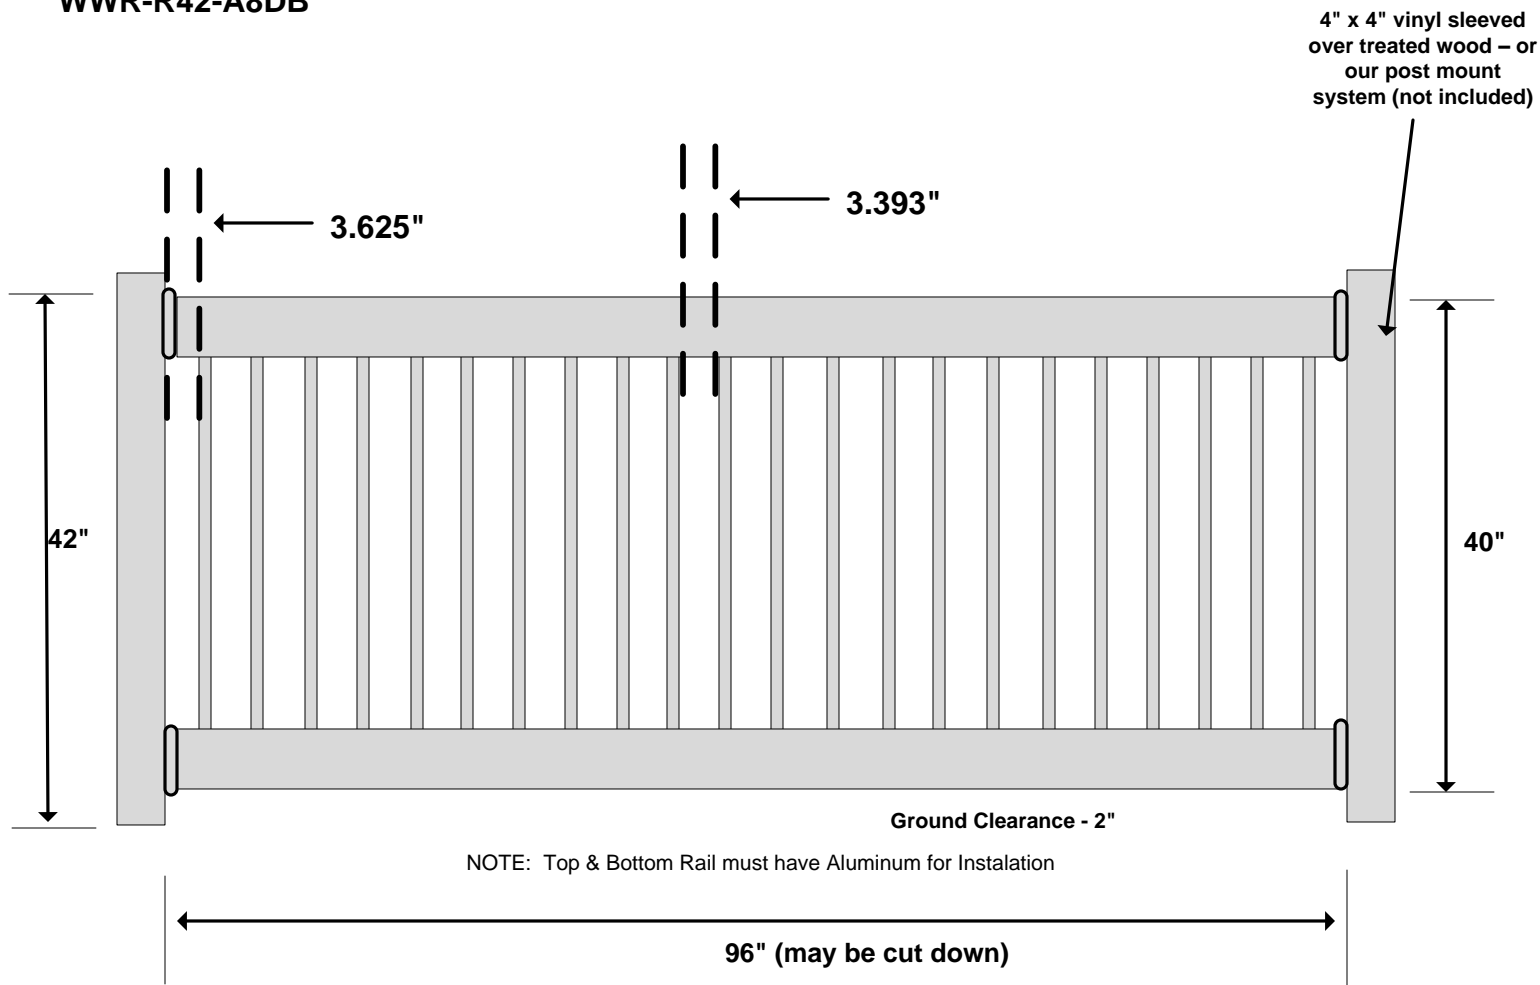

2" x 3.5" Top & Bottom DB w/Square Aluminum Pickets

Product Evaluation Report – PER-12049

8' Straight Railing Kit
WWR-R42-A8DB

Material per 96" wide panel					
1	Number of Panels				
1	Top & Bottom Rail	2" x 3.5" x 96"*			
2	Aluminum Channel	Fits into the top & bottom rail			
2	Straight Bkts (Pairs)	2" x 3.5" Straight Set			
22	Pickets	Black - 3/4" x 38" Square Aluminum Pickets			
1	AMBR-DECKCLIP-KIT	Deck Board Clip Kit			
	*Actual Measurements may vary