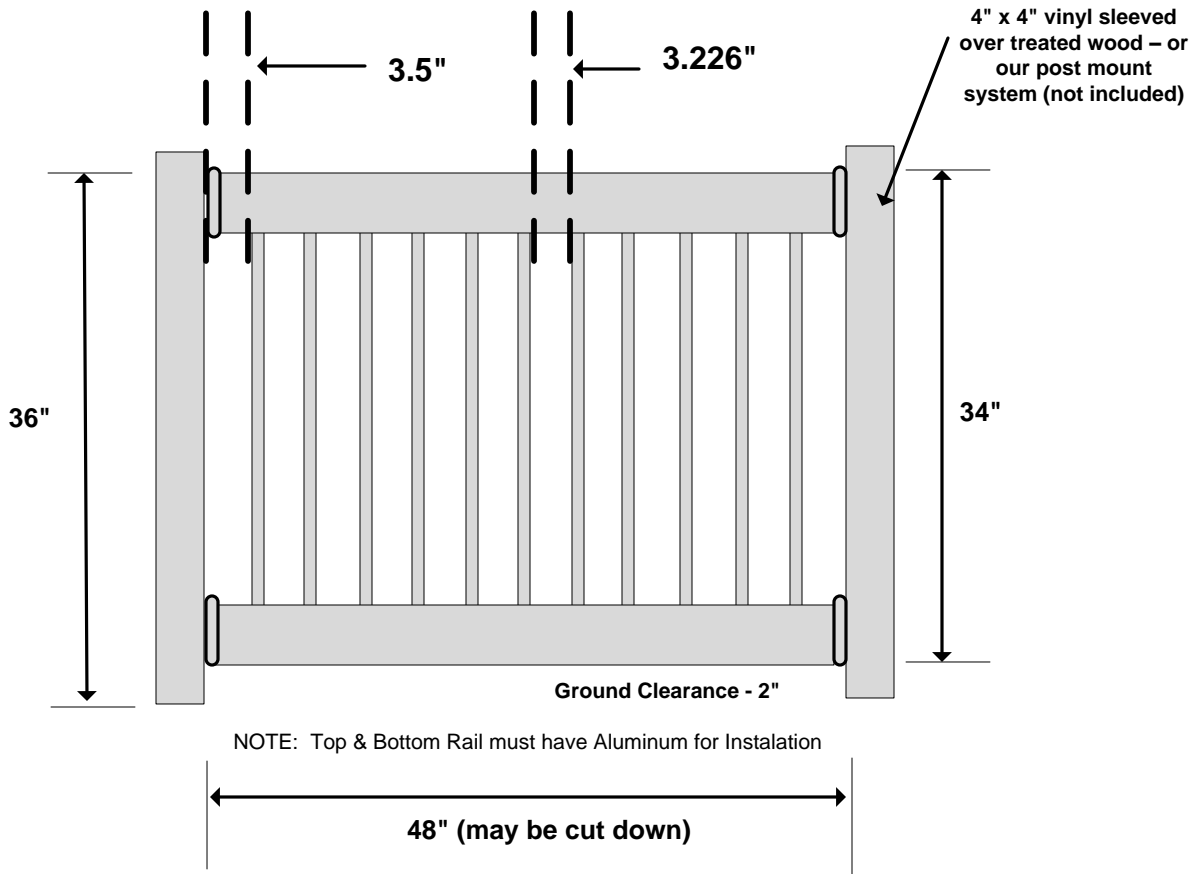

# 2" x 3.5" Top & Bottom DB w/Square Aluminum Pickets

## Product Evaluation Report – PER-12049

4' Straight Railing Kit  
WWR-R36-A4DB

Material per 48" wide panel					
1	Number of Panels				
2	Top & Bottom Rail	2" x 3.5" x 48"*			
2	Aluminum Channel	Fits into the top & bottom rail			
2	Straight Bkts (Pairs)	2" x 3.5" Straight Set			
11	Pickets	Black - 3/4" x 32" Square Aluminum Pickets			
1	AMBR-DECKCLIP-KIT	Deck Board Clip Kit			
	*Actual Measurements may vary				

# 2" x 3.5" Top & Bottom w/Square Aluminum Pickets

## Product Evaluation Report – PER-12049

6' Straight Railing Kit  
WWR-R36-A6DB

Material per 72" wide panel							
1	Number of Panels						
2	Top & Bottom Rail	2" x 3.5" x 72"*					
2	Aluminum Channel	Fits into the top & bottom rail					
2	Straight Bkts (Pairs)	2" x 3.5" Straight Set					
16	Pickets	Black - 3/4" x 32" Square Aluminum Pickets					
1	AMBR-DECKCLIP-KIT	Deck Board Clip Kit					
		*Actual Measurements may vary					