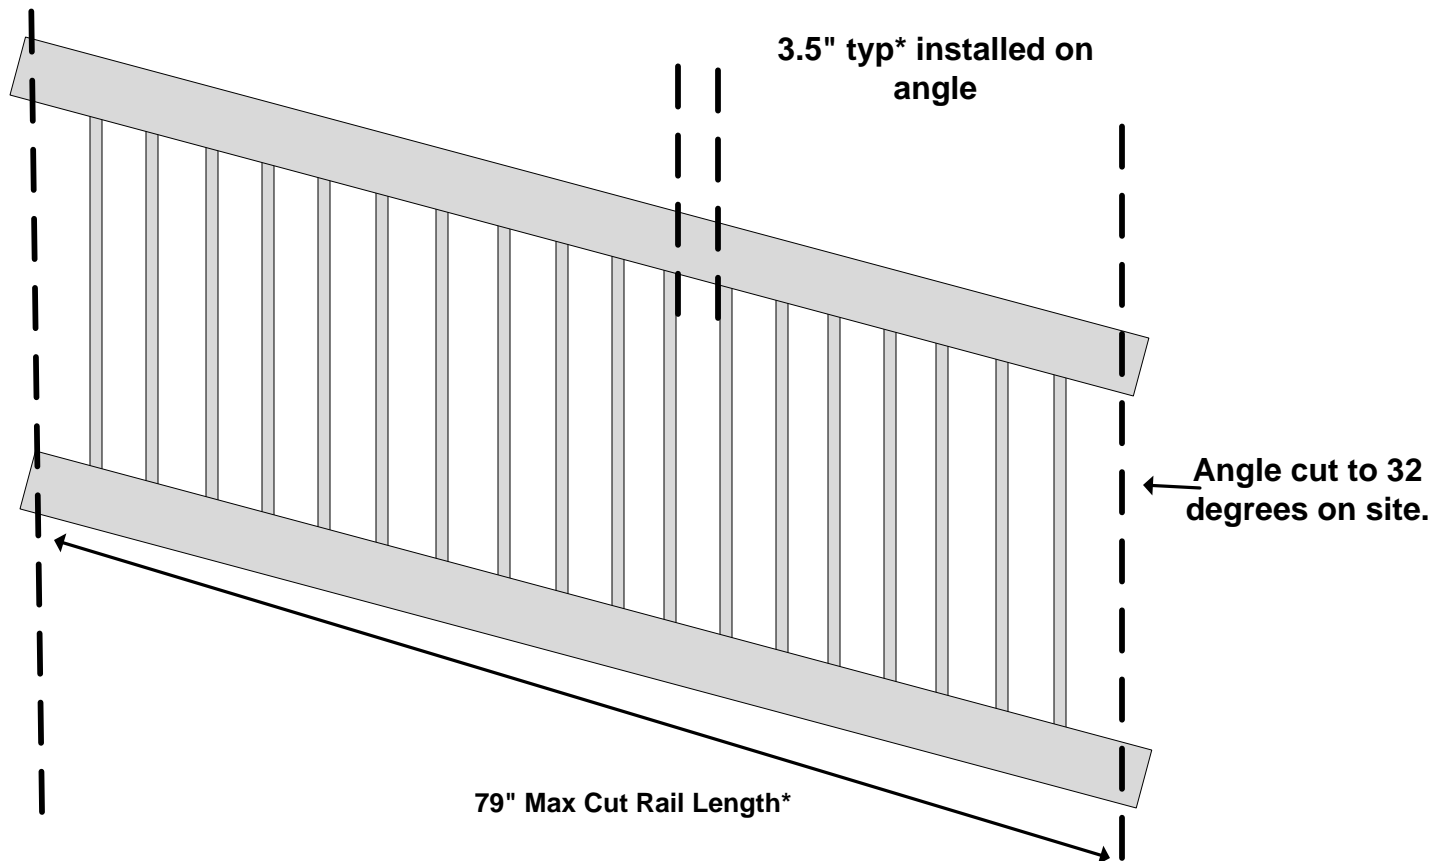

2" x 3.5" Top & Bottom DB w/Square Aluminum Pickets

8' Stair Railing Kit
WWR-R36-A8DBS

NOTE: Top & Bottom Rail must have Aluminum for Instalation

Material per 96" wide panel					
1	Number of Panels				
2	2" X 3.5"	2" x 3.5" x 96"*			
2	8' Aluminum Channel	Fits in Top and Bottom Rail			
1	Stair 2" x 3.5" Top (pair)	Deck Board Stair Set			
1	Stair 2" x 3.5" (pair)	2" x 3.5" Stair Set			
18	Pickets	Black - 3/4" x 32" Square Aluminum Pickets			
1	AMBR-DECKCLIP-KIT	Deck Board Clip Kit			
*Actual Measurements may vary