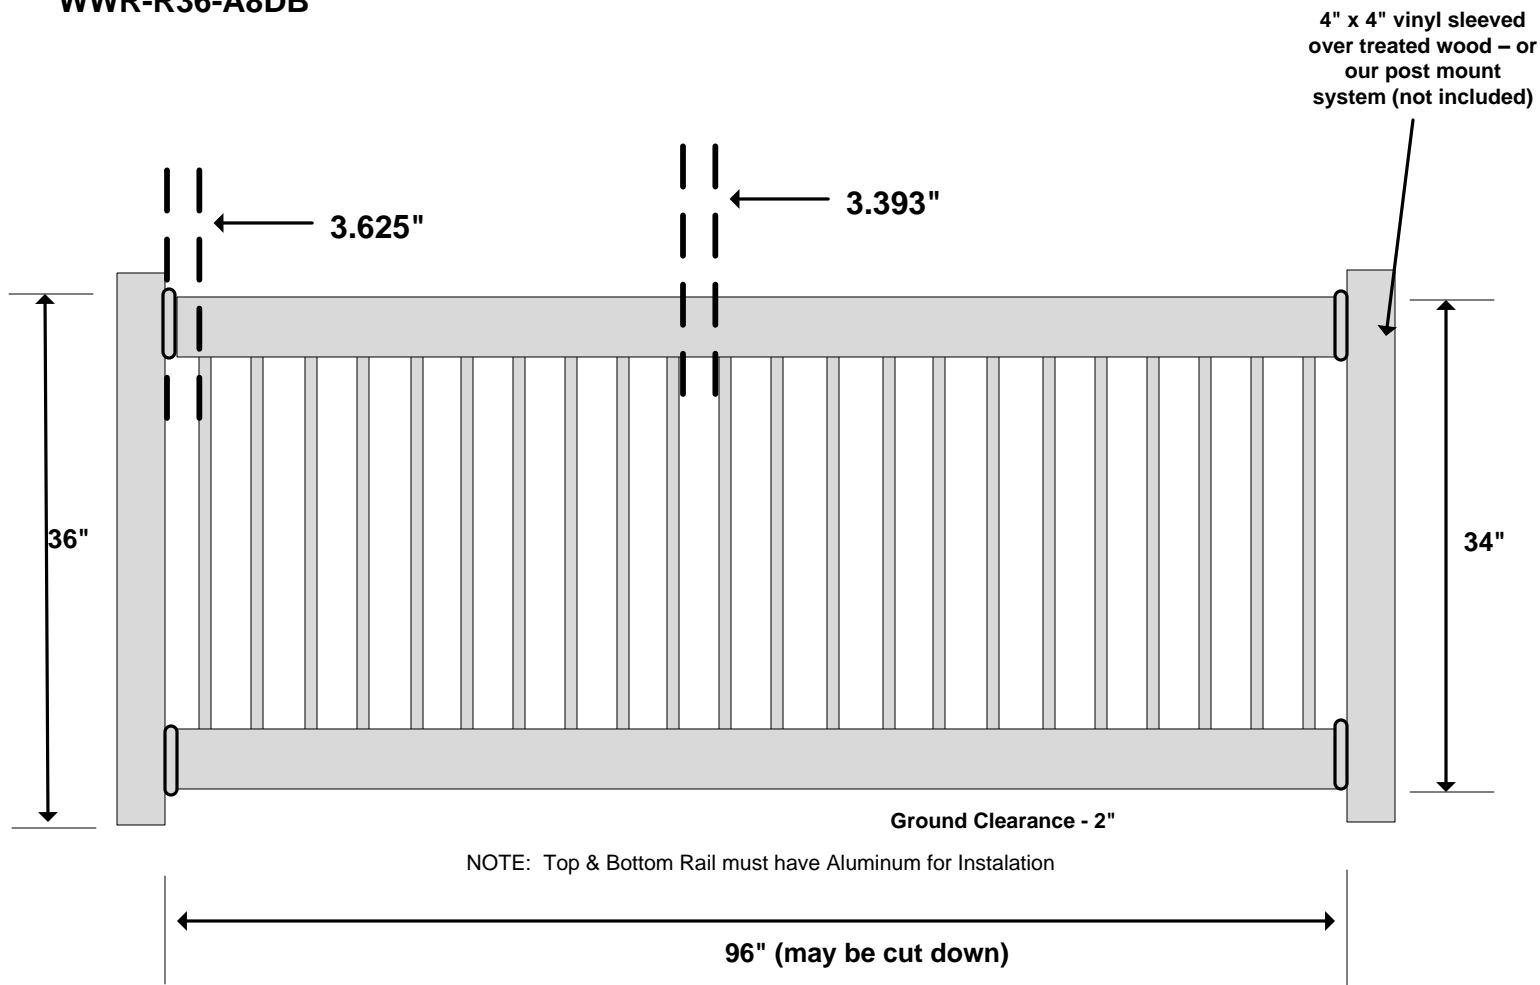

2" x 3.5" Top & Bottom DB w/Square Aluminum Pickets

Product Evaluation Report – PER-12049

8' Straight Railing Kit
WWR-R36-A8DB

Material per 96" wide panel							
1	Number of Panels						
1	Top Rail	2" x 3.5" x 96"*					
1	Bottom Rail	2" x 3.5" x 96"*					
2	Aluminum Channel	Fits into the top & bottom rail					
2	Straight Bkts (Pairs)	2" x 3.5" Straight Set					
22	Pickets	Black - 3/4" x 32" Square Aluminum Pickets					
1	AMFA-DECKCLIP-KIT	Deck Board Clip Kit					
*Actual Measurements may vary