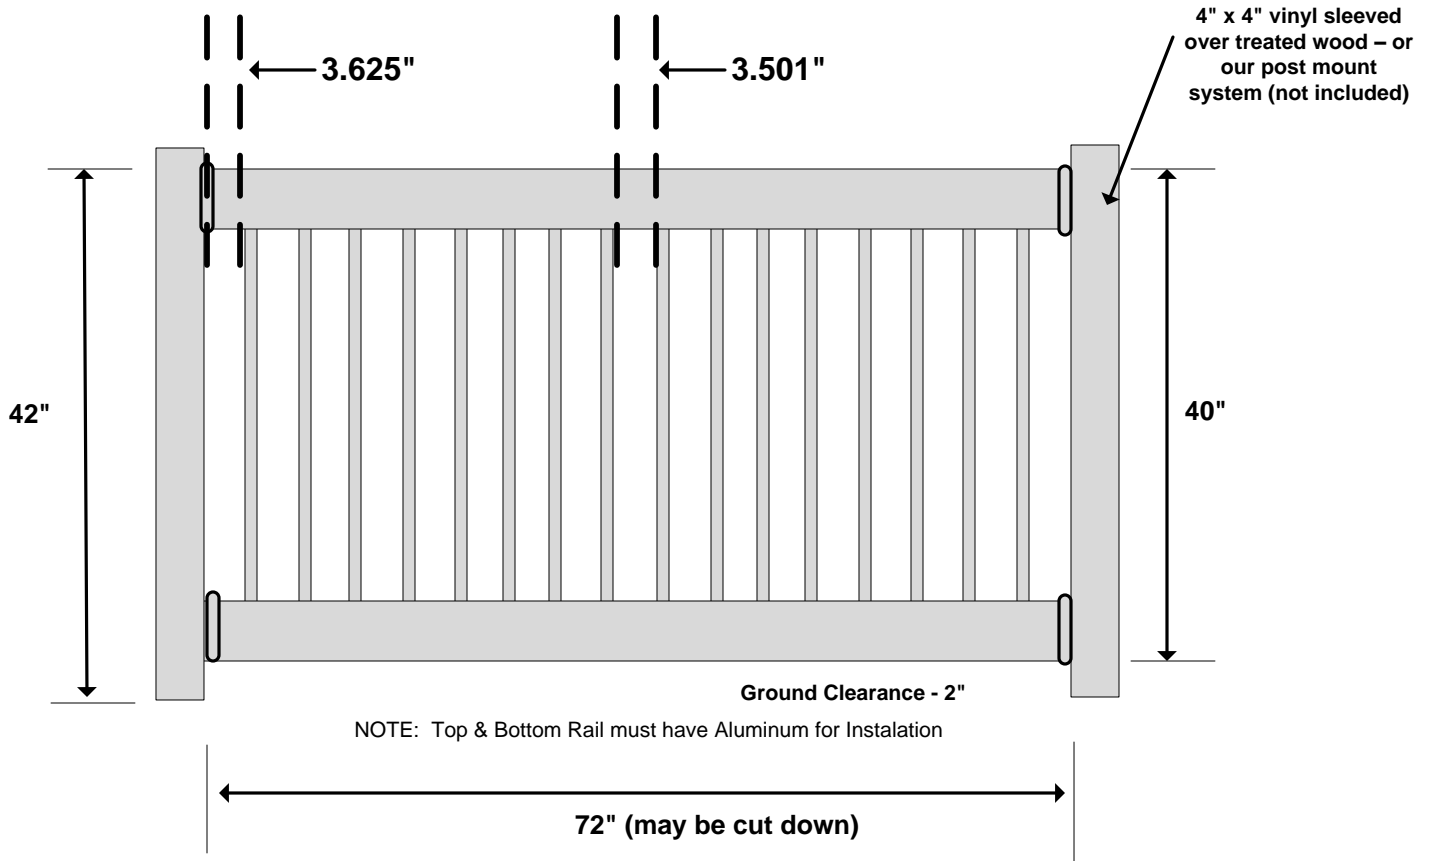

2" x 3.5" Top & Bottom DB w/Square Aluminum Pickets

Product Evaluation Report – PER-12049

6' Straight Railing Kit
WWR-R42-A6DB

Material per 72" wide panel					
1	Number of Panels				
2	Top & Bottom Rail	2" x 3.5" x 72"*			
2	Aluminum Channel	Fits into the top & bottom rail			
2	Straight Bkts (Pairs)	2" x 3.5" Straight Set			
16	Pickets	Black - 3/4" x 38" Square Aluminum Pickets			
1	AMBR-DECKCLIP-KIT	Deck Board Clip Kit			
	*Actual Measurements may vary