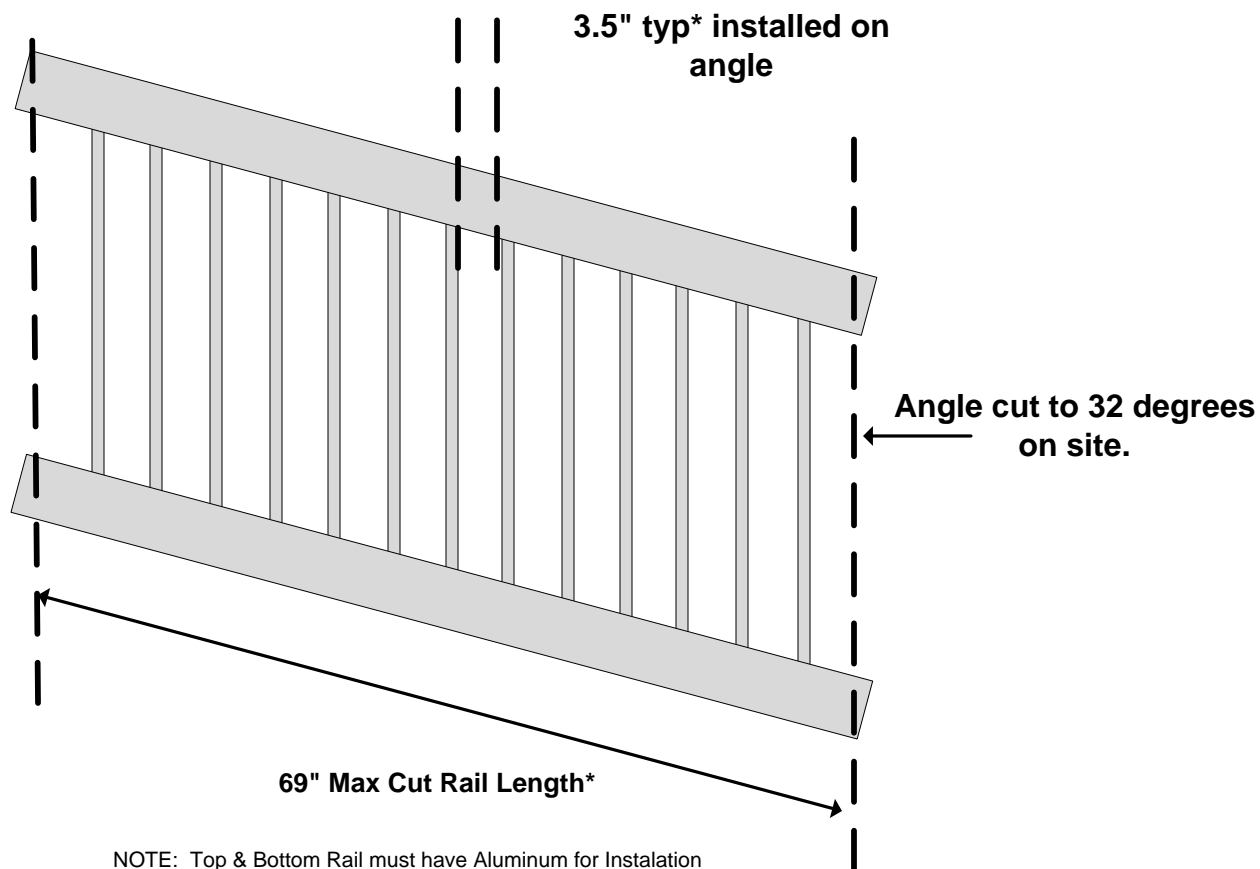

## Product Evaluation Report – PER-12049

4' Straight Railing Kit  
WWR-R36-A4DB

Material per 48" wide panel					
1	Number of Panels				
2	Top & Bottom Rail	2" x 3.5" x 48"*			
2	Aluminum Channel	Fits into the top & bottom rail			
2	Straight Bkts (Pairs)	2" x 3.5" Straight Set			
11	Pickets	Black - 3/4" x 32" Square Aluminum Pickets			
1	AMBR-DECKCLIP-KIT	Deck Board Clip Kit			
	*Actual Measurements may vary				

# 2" x 3.5" Top & Bottom w/Square Aluminum Pickets

## Product Evaluation Report – PER-12049

6' Straight Railing Kit  
WWR-R36-A6DB

Material per 72" wide panel							
1	Number of Panels						
2	Top & Bottom Rail	2" x 3.5" x 72"*					
2	Aluminum Channel	Fits into the top & bottom rail					
2	Straight Bkts (Pairs)	2" x 3.5" Straight Set					
16	Pickets	Black - 3/4" x 32" Square Aluminum Pickets					
1	AMBR-DECKCLIP-KIT	Deck Board Clip Kit					
		*Actual Measurements may vary					

# 2" x 3.5" Top & Bottom w/Square Aluminum Pickets

6' Stair Railing Kit

WWR-R36-A6DBS

Material per 72" wide panel						
1	Number of Panels					
2	2" x 3.5"	2" x 3.5" x 72"*				
2	6' Aluminum Channel	Fits in Top and Bottom Rail				
1	Stair DB Top (pair)	Deck Board Stair Set				
1	Stair 2" x 3.5" (pair)	2" x 3.5" Stair Set				
13	Pickets	Black - 3/4" x 32" Square Aluminum Pickets				
1	AMBR-DECKCLIP-KIT	Deck Board Clip Kit				
	*Actual Measurements may vary					