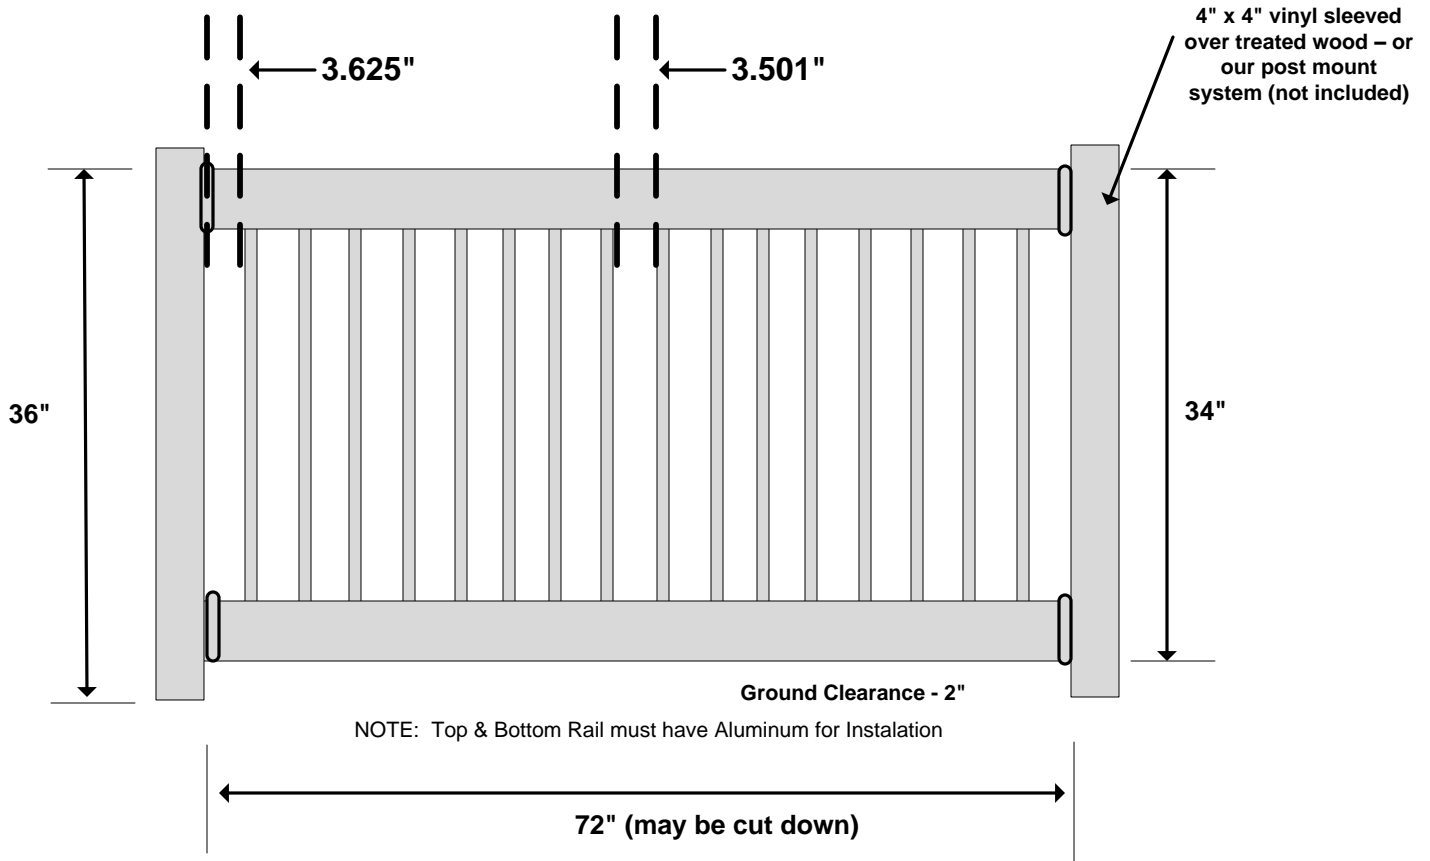

# 2" x 3.5" Top & Bottom DB w/Square Aluminum Pickets

## Product Evaluation Report – PER-12049

4' Straight Railing Kit  
WWR-R36-A4DB

Material per 48" wide panel					
1	Number of Panels				
2	Top & Bottom Rail	2" x 3.5" x 48"*			
2	Aluminum Channel	Fits into the top & bottom rail			
2	Straight Bkts (Pairs)	2" x 3.5" Straight Set			
11	Pickets	Black - 3/4" x 32" Square Aluminum Pickets			
1	AMBR-DECKCLIP-KIT	Deck Board Clip Kit			
	*Actual Measurements may vary				

# 2" x 3.5" Top & Bottom w/Square Aluminum Pickets

## Product Evaluation Report – PER-12049

6' Straight Railing Kit  
WWR-R36-A6DB

Material per 72" wide panel							
1	Number of Panels						
2	Top & Bottom Rail	2" x 3.5" x 72"*					
2	Aluminum Channel	Fits into the top & bottom rail					
2	Straight Bkts (Pairs)	2" x 3.5" Straight Set					
16	Pickets	Black - 3/4" x 32" Square Aluminum Pickets					
1	AMBR-DECKCLIP-KIT	Deck Board Clip Kit					
		*Actual Measurements may vary					