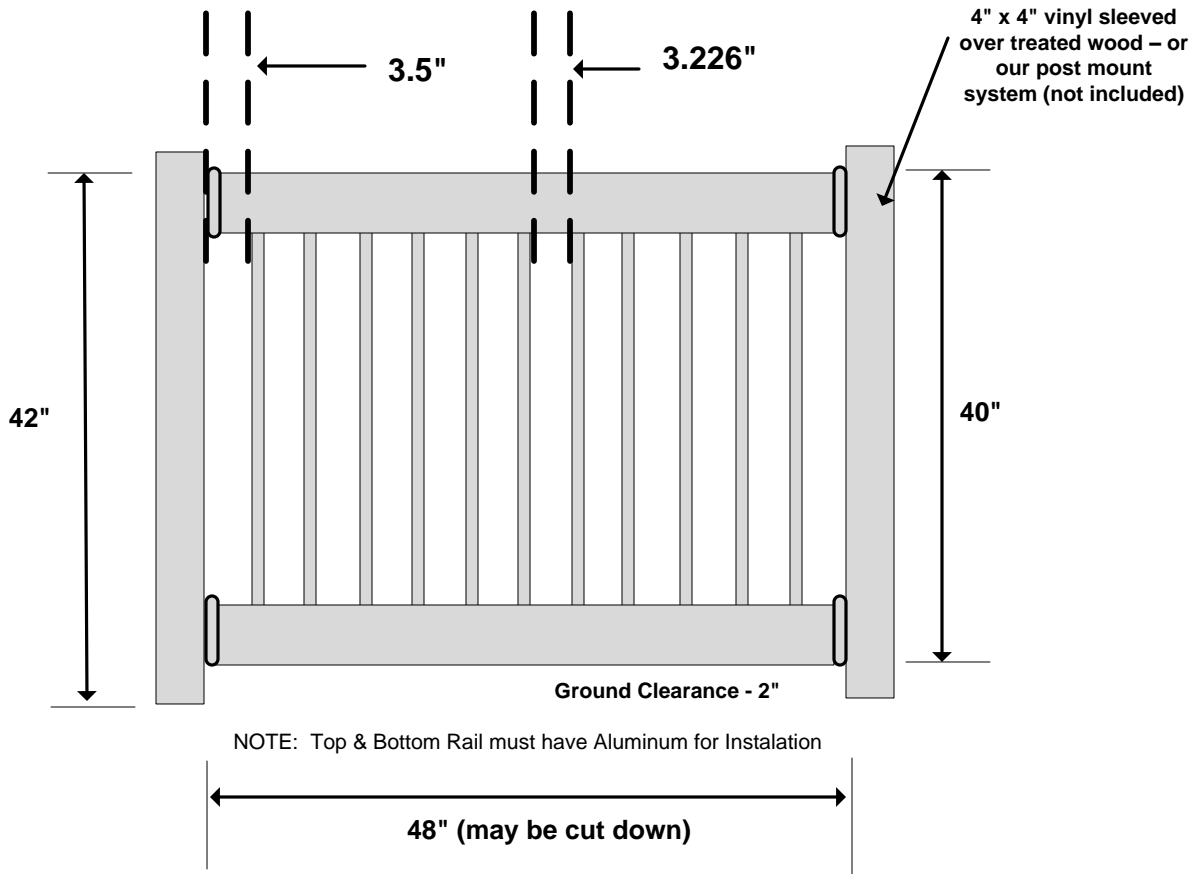

## Product Evaluation Report – PER-12049

8' Straight Railing Kit  
WWR-R36-A8DB

Material per 96" wide panel							
1	Number of Panels						
1	Top Rail	2" x 3.5" x 96"*					
1	Bottom Rail	2" x 3.5" x 96"*					
2	Aluminum Channel	Fits into the top & bottom rail					
2	Straight Bkts (Pairs)	2" x 3.5" Straight Set					
22	Pickets	Black - 3/4" x 32" Square Aluminum Pickets					
1	AMFA-DECKCLIP-KIT	Deck Board Clip Kit					
*Actual Measurements may vary							

# 2" x 3.5" Top & Bottom DB w/Square Aluminum Pickets

8' Stair Railing Kit  
WWR-R36-A8DBS

NOTE: Top & Bottom Rail must have Aluminum for Instalation

Material per 96" wide panel					
1	Number of Panels				
2	2" X 3.5"	2" x 3.5" x 96"*			
2	8' Aluminum Channel	Fits in Top and Bottom Rail			
1	Stair 2" x 3.5" Top (pair)	Deck Board Stair Set			
1	Stair 2" x 3.5" (pair)	2" x 3.5" Stair Set			
18	Pickets	Black - 3/4" x 32" Square Aluminum Pickets			
1	AMBR-DECKCLIP-KIT	Deck Board Clip Kit			
*Actual Measurements may vary					

# 2" x 3.5" Top & Bottom DB w/Square Aluminum Pickets

## Product Evaluation Report – PER-12049

4' Straight Railing Kit  
WWR-R42-A4DB

Material per 48" wide panel						
1	Number of Panels					
2	Top & Bottom Rail	2" x 3.5" x 48"*				
2	Aluminum Channel	Fits into the top & bottom rail				
2	Straight Bkts (Pairs)	2" x 3.5" Straight Set				
11	Pickets	Black - 3/4" x 38" Square Aluminum Pickets				
1	AMBR-DECKCLIP-KIT	Deck Board Clip Kit				
	*Actual Measurements may vary					