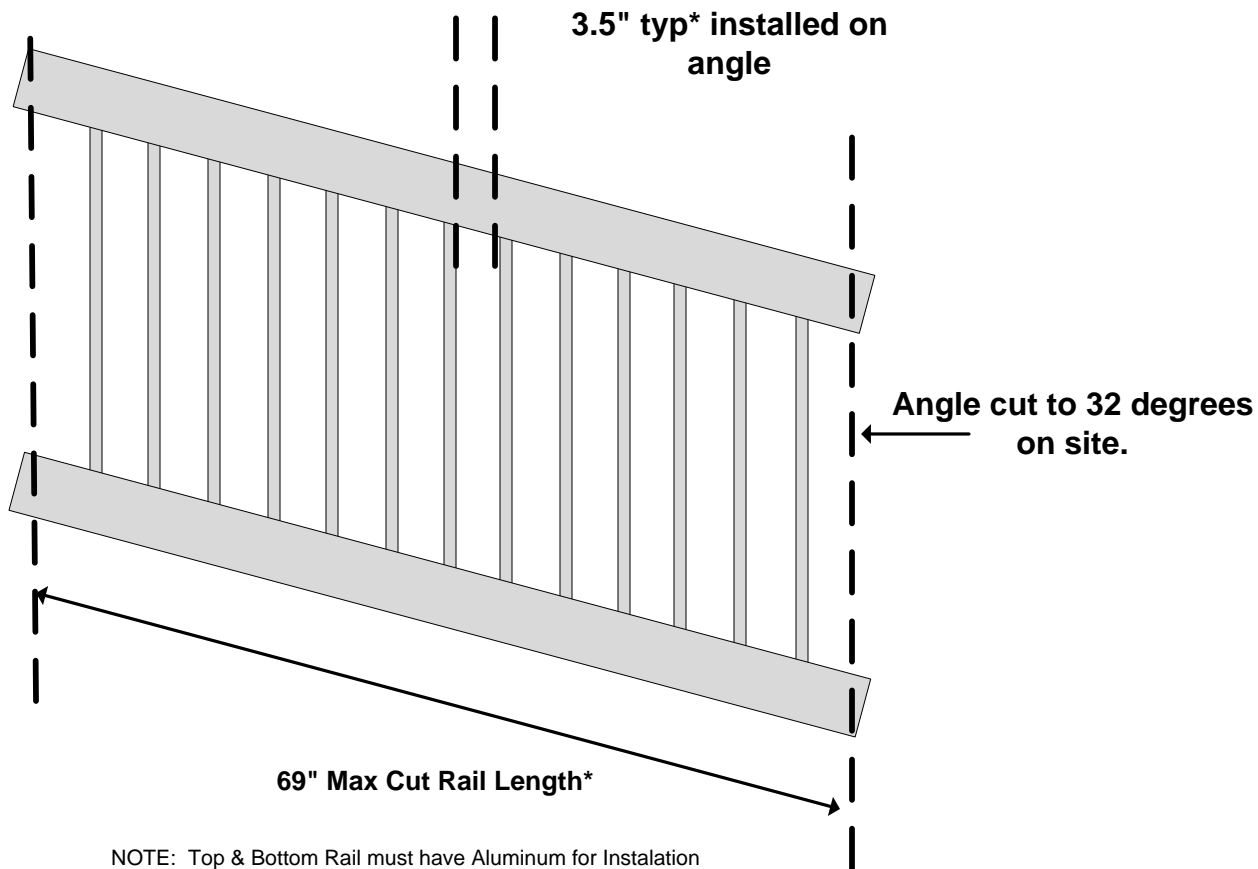

2" x 3.5" Top & Bottom DB w/Square Aluminum Pickets

6' Stair Railing Kit
WWR-R42-A6DBS

Material per 72" wide panel							
1	Number of Panels						
2	2" x 3.5"	2" x 3.5" x 72"*					
2	6' Aluminum Channel	Fits in Top and Bottom Rail					
1	Stair DB Top (pair)	Deck Board Stair Set					
1	Stair 2" x 3.5" (pair)	2" x 3.5" Stair Set					
13	Pickets	Black - 3/4" x 38" Square Aluminum Pickets					
1	AMBR-DECKCLIP-KIT	Deck Board Clip Kit					
*Actual Measurements may vary