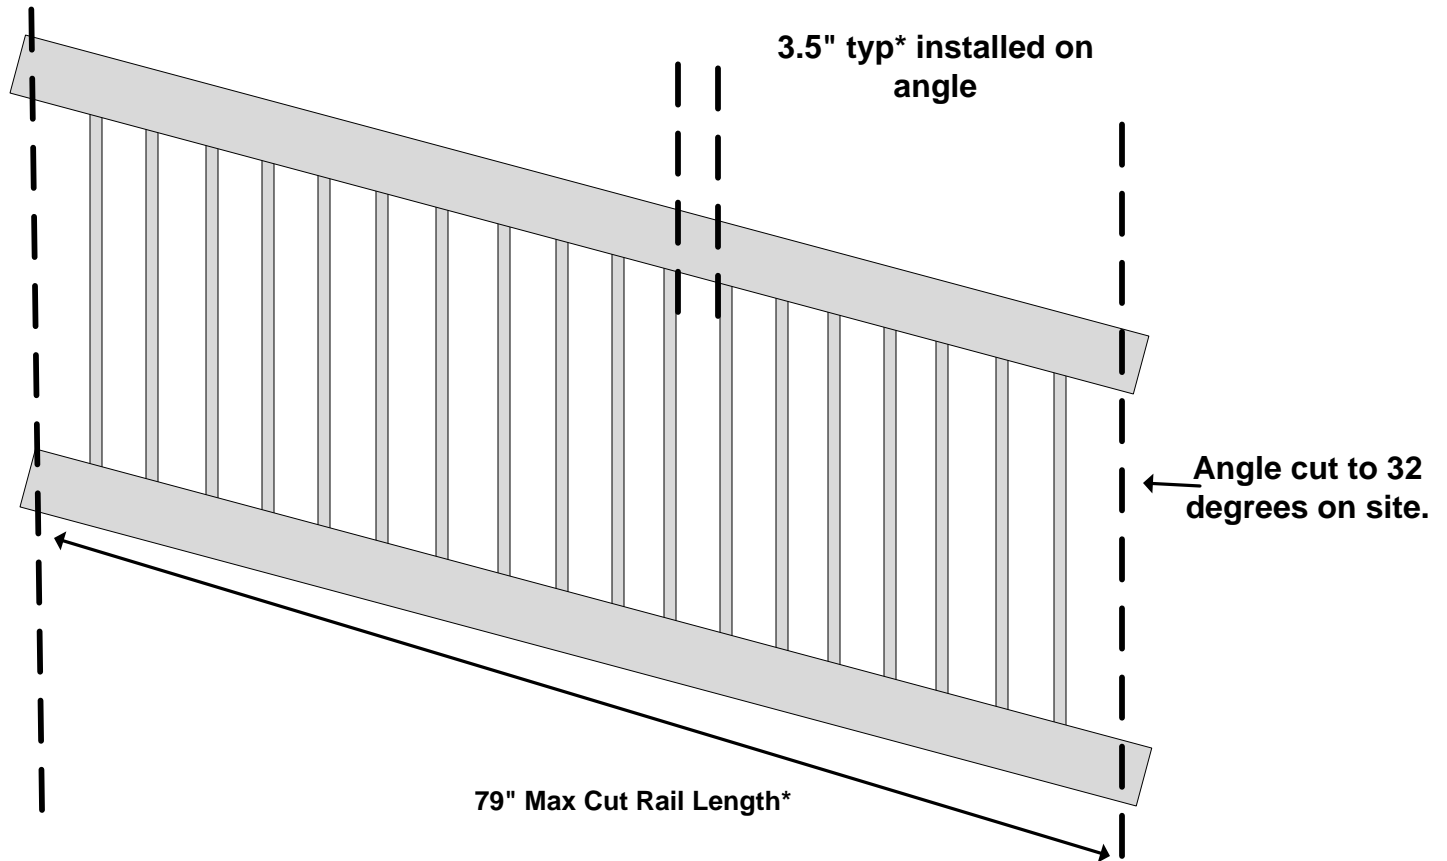

2" x 3.5" Top & Bottom w/Square Aluminum Pickets

8' Stair Railing Kit
WWR-R42-A8DBS

NOTE: Top & Bottom Rail must have Aluminum for Instalation

Material per 96" wide panel			
1	Number of Panels		
1	2" X 3.5"	2" x 3.5" x 96"*	
2	8' Aluminum Channel	Fits in Top and Bottom Rail	
1	Stair DB Top (pair)	Deck Board Stair Set	
1	Stair 2" x 3.5" (pair)	2" x 3.5" Stair Set	
18	Pickets	Black - 3/4" x 38" Square Aluminum Pickets	
1	AMBR-DECKCLIP-KIT	Deck Board Clip Kit	
*Actual Measurements may vary