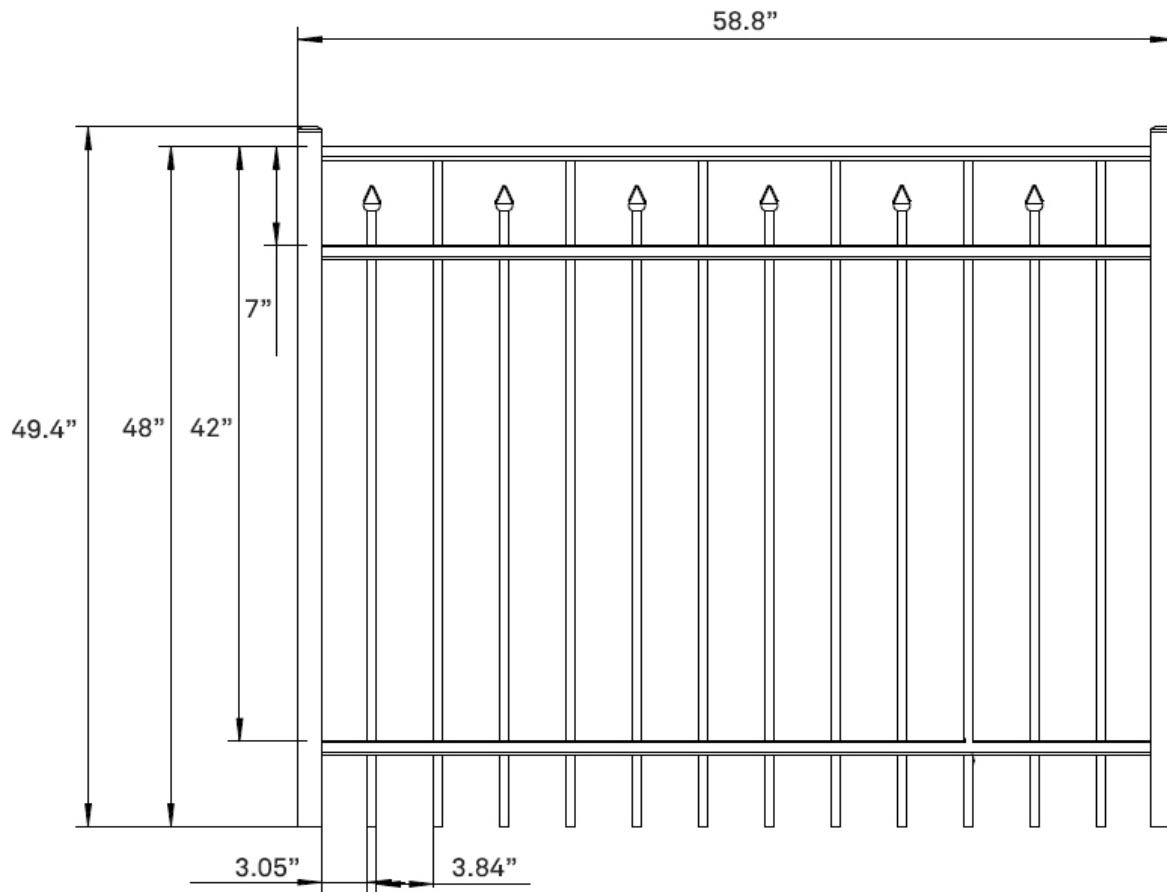

1

Material List		
QTY	Item	Dimensions
1	Top Rail	1" x 1" x 72.5"
1	Mid Rail	1" x 1" x 72.5"
1	Bottom Rail	1" x 1" x 72.5"
3	Hidden Screw Rail Strip	1" x 1" x 72.5"
15	Picket	.625" x .625" x 45.25"
45	Screws	.5"

PBAL-FLSP-4X6

1

Material List		
QTY	Item	Dimensions
1	Top Rail	1" x 1" x 46.8"
1	Mid Rail	1" x 1" x 46.8"
1	Bottom Rail	1" x 1" x 46.8"
3	Hidden Screw Rail Strip	1" x 1" x 46.8"
9	Picket	.625" x .625" x 45.25"
27	Screws	.5"

GBAL-FLSP-4X48

1

Material List		
QTY	Item	Dimensions
1	Top Rail	1" x 1" x 58.8"
1	Mid Rail	1" x 1" x 58.8"
1	Bottom Rail	1" x 1" x 58.8"
3	Hidden Screw Rail Strip	1" x 1" x 58.8"
12	Picket	.625" x .625" x 45.25"
24	Screws	.5"

GBAL-FLSP-5X48

1

Material List		
QTY	Item	Dimensions
1	Top Rail	1" x 1" x 58.8"
1	Mid Rail	1" x 1" x 58.8"
1	Bottom Rail	1" x 1" x 58.8"
3	Hidden Screw Rail Strip	1" x 1" x 58.8"
12	Picket	.625" x .625" x 57.25"
24	Screws	.5"