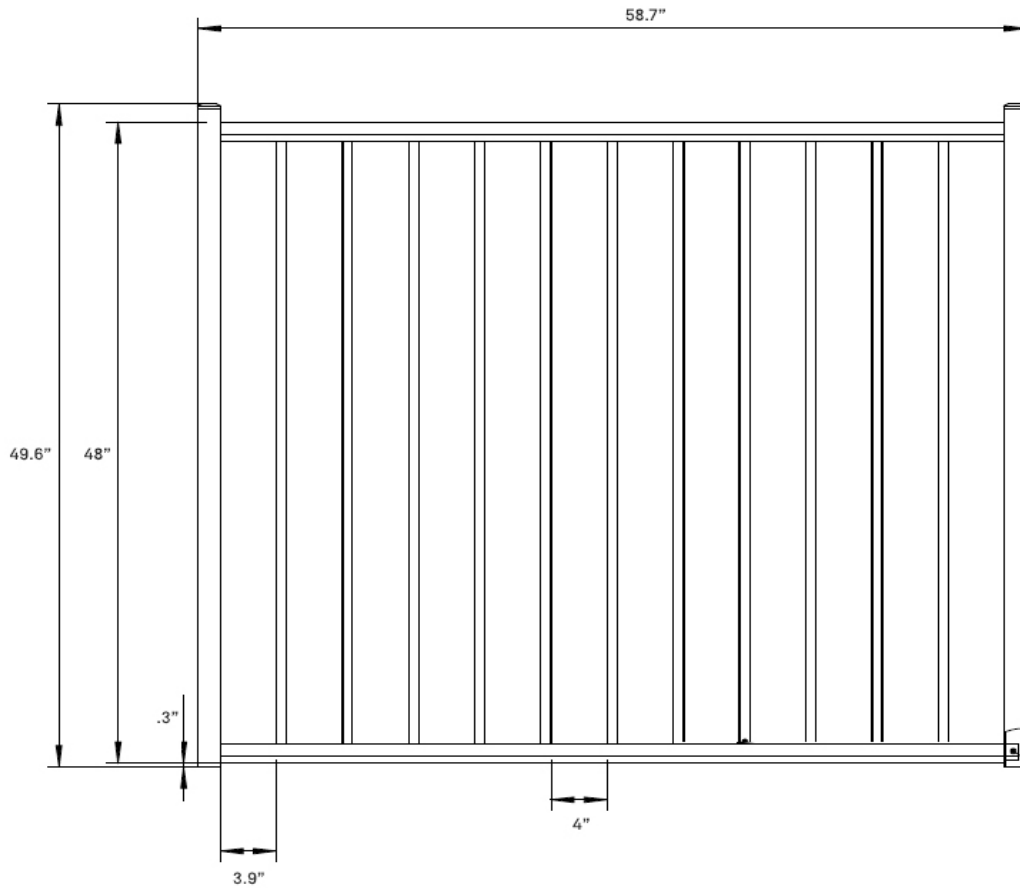

1

Material List		
QTY	Item	Dimensions
1	Top Rail	1" x 1.5" x 71.5"
1	Bottom Rail	1" x 1.5" x 71.5"
2	Hidden Screw Rail Strip	1" x 1.5" x 71.5"
14	Picket	.75" x .75" x 47.52"
28	Screws	.5"

PBAL-FLTP2-4X6FL

1

Material List		
QTY	Item	Dimensions
1	Top Rail	1" x 1.5" x 46.7"
1	Bottom Rail	1" x 1.5" x 46.7"
2	Hidden Screw Rail Strip	1" x 1.5" x 46.7"
9	Picket	.75" x .75" x 47.52"
18	Screws	.5"

GBAL-FLTP2-4X48FL

1

Material List		
QTY	Item	Dimensions
1	Top Rail	1" x 1.5" x 58.7"
1	Bottom Rail	1" x 1.5" x 58.7"
2	Hidden Screw Rail Strip	1" x 1.5" x 58.7"
11	Picket	.75" x .75" x 49.6"
22	Screws	.5"

GBAL-FLTP2-4X60FL