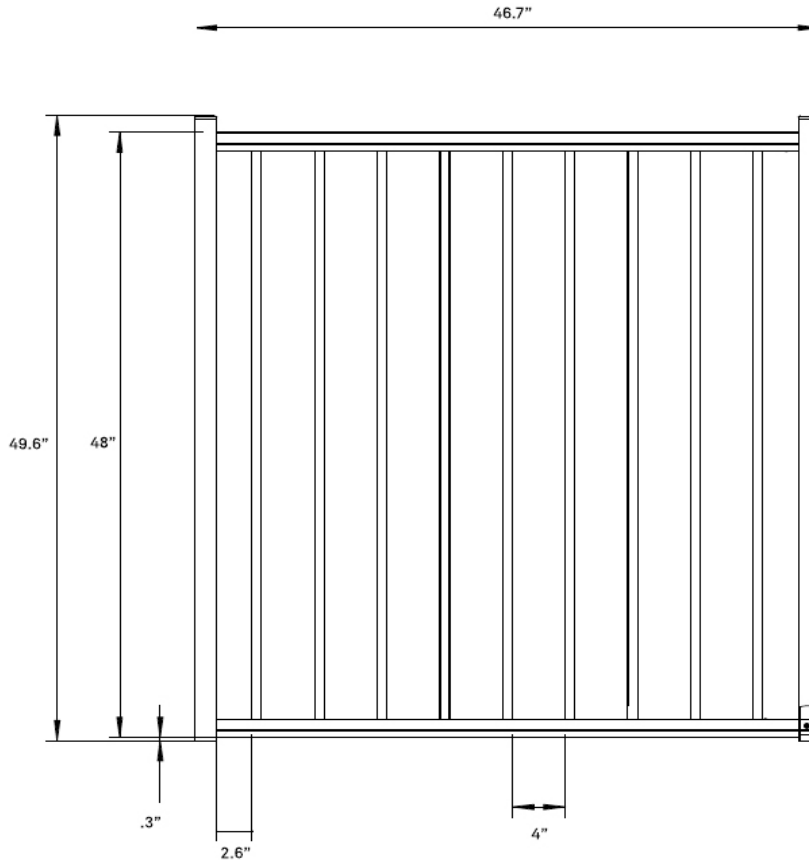

1

Material List		
QTY	Item	Dimensions
1	Top Rail	1" x 1.5" x 71.5"
1	Bottom Rail	1" x 1.5" x 71.5"
2	Hidden Screw Rail Strip	1" x 1.5" x 71.5"
14	Picket	.75" x .75" x 47.52"
28	Screws	.5"

PBAL-FLTP2-4X6FL

1

Material List		
QTY	Item	Dimensions
1	Top Rail	1" x 1.5" x 46.7"
1	Bottom Rail	1" x 1.5" x 46.7"
2	Hidden Screw Rail Strip	1" x 1.5" x 46.7"
9	Picket	.75" x .75" x 47.52"
18	Screws	.5"

GBAL-FLTP2-4X48FL

1

Material List		
QTY	Item	Dimensions
1	Top Rail	1" x 1.5" x 58.7"
1	Bottom Rail	1" x 1.5" x 58.7"
2	Hidden Screw Rail Strip	1" x 1.5" x 58.7"
11	Picket	.75" x .75" x 49.6"
22	Screws	.5"

GBAL-FLTP2-4X60FL