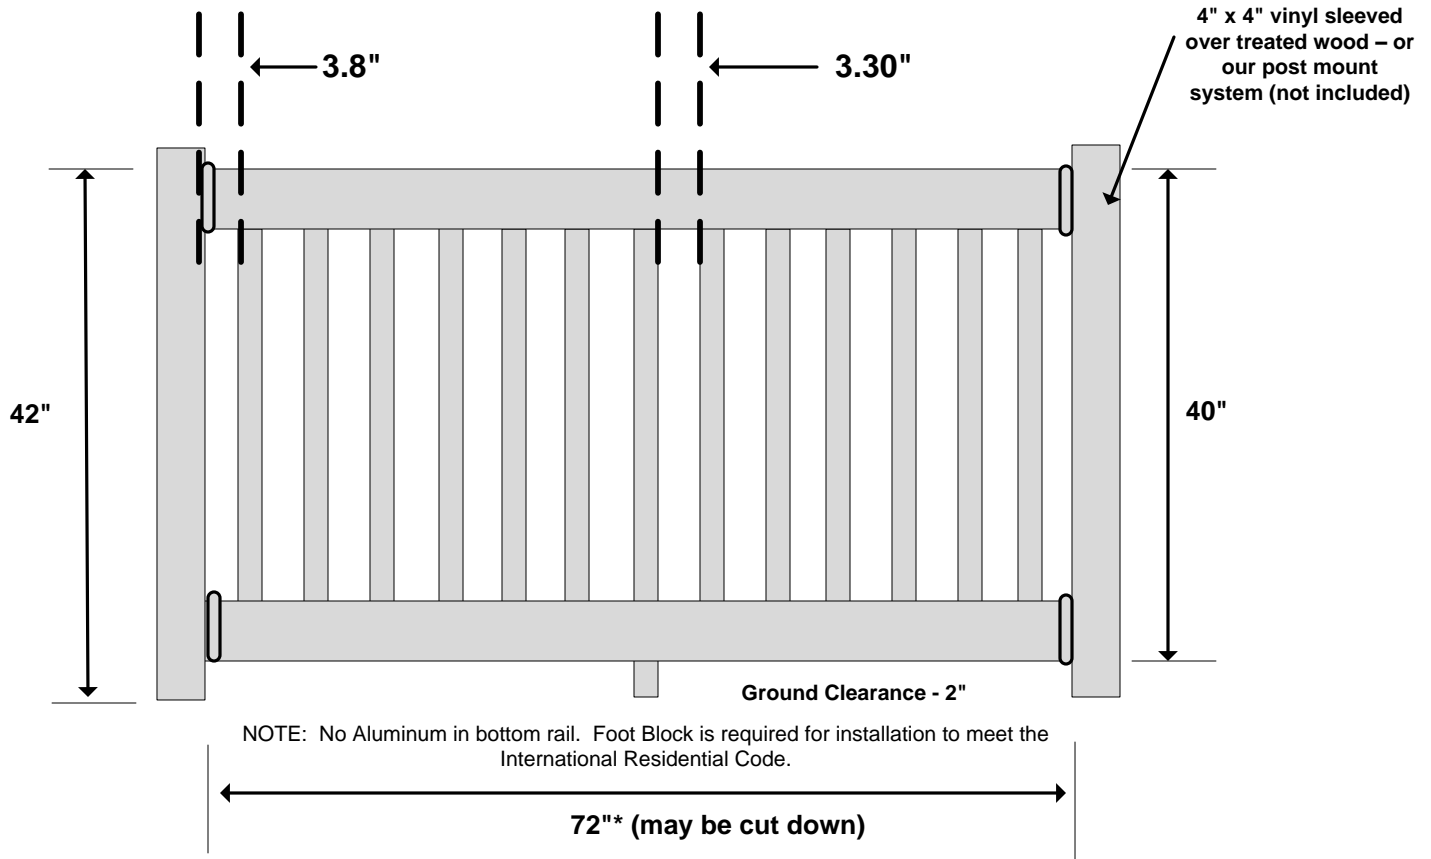

2" x 3.5" Top & Bottom DB Rail w/Square Pickets

Product Evaluation Report – PER-12049

4' Straight Railing Kit
WWR-R36-S4DB

Material per 48" wide panel							
1	Number of Panels						
2	Rails	2" x 3.5" x 48"*					
1	Aluminum Channel	Fits into the top rail					
2	Straight Bkts (Pairs)	2" x 3.5" Straight Set					
9	Pickets	1.5" x 1.5" x 32"*					
1	1.5" Foot Block	1.5" Foot block with trim					
1	AMBR-DECKCLIP-KI	Deck Board Clip Kit					

2" x 3.5" Top & Bottom DB Rail w/Square Pickets

Product Evaluation Report – PER-12049

8' Straight Railing Kit

WWR-R36-S8DB

Material per 96" wide panel					
1	Number of Panels				
2	Rails	2" x 3.5" x 96"*			
1	Aluminum Channel	Fits into the top rail			
2	Straight Bkts (Pairs)	2" x 3.5" Straight Set			
18	Pickets	1.5" x 1.5" x 32"*			
1	1.5" Foot Block	1.5" Foot block with trim			
1	AMBR-DECKCLIP-KIT	Deck Board Clip Kit			

2" x 3.5" Top & Bottom DB Rail w/Square Pickets

Product Evaluation Report – PER-12049

4' Straight Railing Kit
WWR-R42-S4DB

Material per 48" wide panel

1	Number of Panels					
2	Rails	2" x 3.5" x 48"*				
1	Aluminum Channel	Fits into the top rail				
2	Straight Bkts (Pairs)	2" x 3.5" Straight Set				
9	Pickets	1.5" x 1.5" x 38"*				
1	1.5" Foot Block	1.5" Foot block with trim				
1	AMBR-DECKCLIP-KIT	Deck Board Clip Kit				
	*Actual Measurements may vary					

2" x 3.5" Top & Bottom DB Rail w/Square Pickets

Product Evaluation Report – PER-12049

6' Straight Railing Kit
WWR-R42-S6DB

Material per 72" wide panel

1	Number of Panels				
2	Rails	2" x 3.5" x 72"*			
1	Aluminum Channel	Fits into the top rail			
2	Straight Bkts (Pairs)	2" x 3.5" Straight Set			
14	Pickets	1.5" x 1.5" x 38"*			
1	1.5" Foot Block	1.5" Foot block with trim			
1	AMBR-DECKCLIP-KIT	Deck Board Clip Kit			
*Actual Measurements may vary					