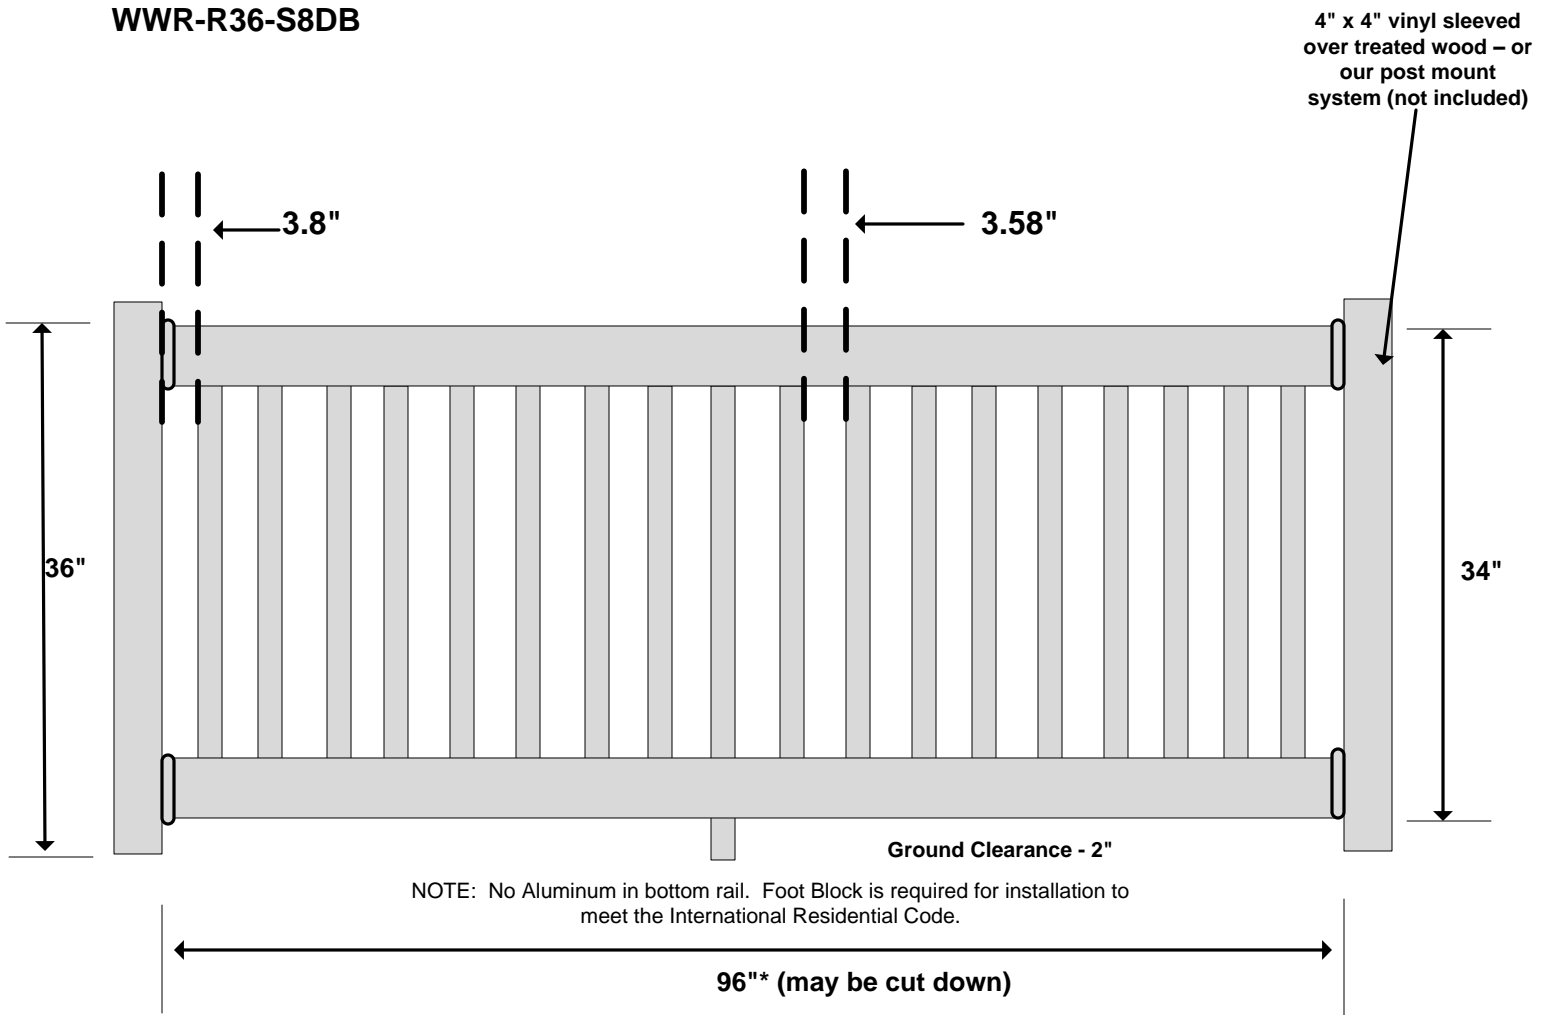

2" x 3.5" Top & Bottom DB Rail w/Square Pickets

Product Evaluation Report – PER-12049

4' Straight Railing Kit
WWR-R36-S4DB

Material per 48" wide panel							
1	Number of Panels						
2	Rails	2" x 3.5" x 48"*					
1	Aluminum Channel	Fits into the top rail					
2	Straight Bkts (Pairs)	2" x 3.5" Straight Set					
9	Pickets	1.5" x 1.5" x 32"*					
1	1.5" Foot Block	1.5" Foot block with trim					
1	AMBR-DECKCLIP-KI	Deck Board Clip Kit					

2" x 3.5" Top & Bottom DB w/Square Pickets

Product Evaluation Report – PER-12049

6' Straight Railing Kit

WWR-R36-S6DB

Material per 72" wide panel						
1	Number of Panels					
1	Top Rail	2" x 3.5" x 72"*				
1	Bottom Rail	2" x 3.5" x 72"*				
1	Aluminum Channel	Fits into the top rail				
2	Straight Bkts (Pairs)	2" x 3.5" Straight Set				
14	Pickets	1.5" x 1.5" x 32"*				
1	1.5" Foot Block	1.5" Foot block with trim				
1	AMBR-DECKCLIP-KIT	Deck Board Clip Kit				
*Actual Measurements may vary						

2" x 3.5" Top & Bottom DB Rail w/Square Pickets

6' Stair Railing Kit
WWR-R36-S6DBS

Material per 72" wide panel						
1	Number of Panels					
2	Rails	2" x 3.5" x 72"*				
2	6' Aluminum Channel	Fits in Top and Bottom Rail				
1	Stair DB Brackets	2" x 3.5" Deck Board Stair Set				
1	Stair Brackets (Pairs)	2" x 3.5" Stair Set				
11	Pickets	1.5" x 1.5" x 32"*				
1	AMBR-DECKCLIP-KIT	Deck Board Clip Kit				

2" x 3.5" Top & Bottom DB Rail w/Square Pickets

Product Evaluation Report – PER-12049

8' Straight Railing Kit

WWR-R36-S8DB

Material per 96" wide panel					
1	Number of Panels				
2	Rails	2" x 3.5" x 96"*			
1	Aluminum Channel	Fits into the top rail			
2	Straight Bkts (Pairs)	2" x 3.5" Straight Set			
18	Pickets	1.5" x 1.5" x 32"*			
1	1.5" Foot Block	1.5" Foot block with trim			
1	AMBR-DECKCLIP-KIT	Deck Board Clip Kit			