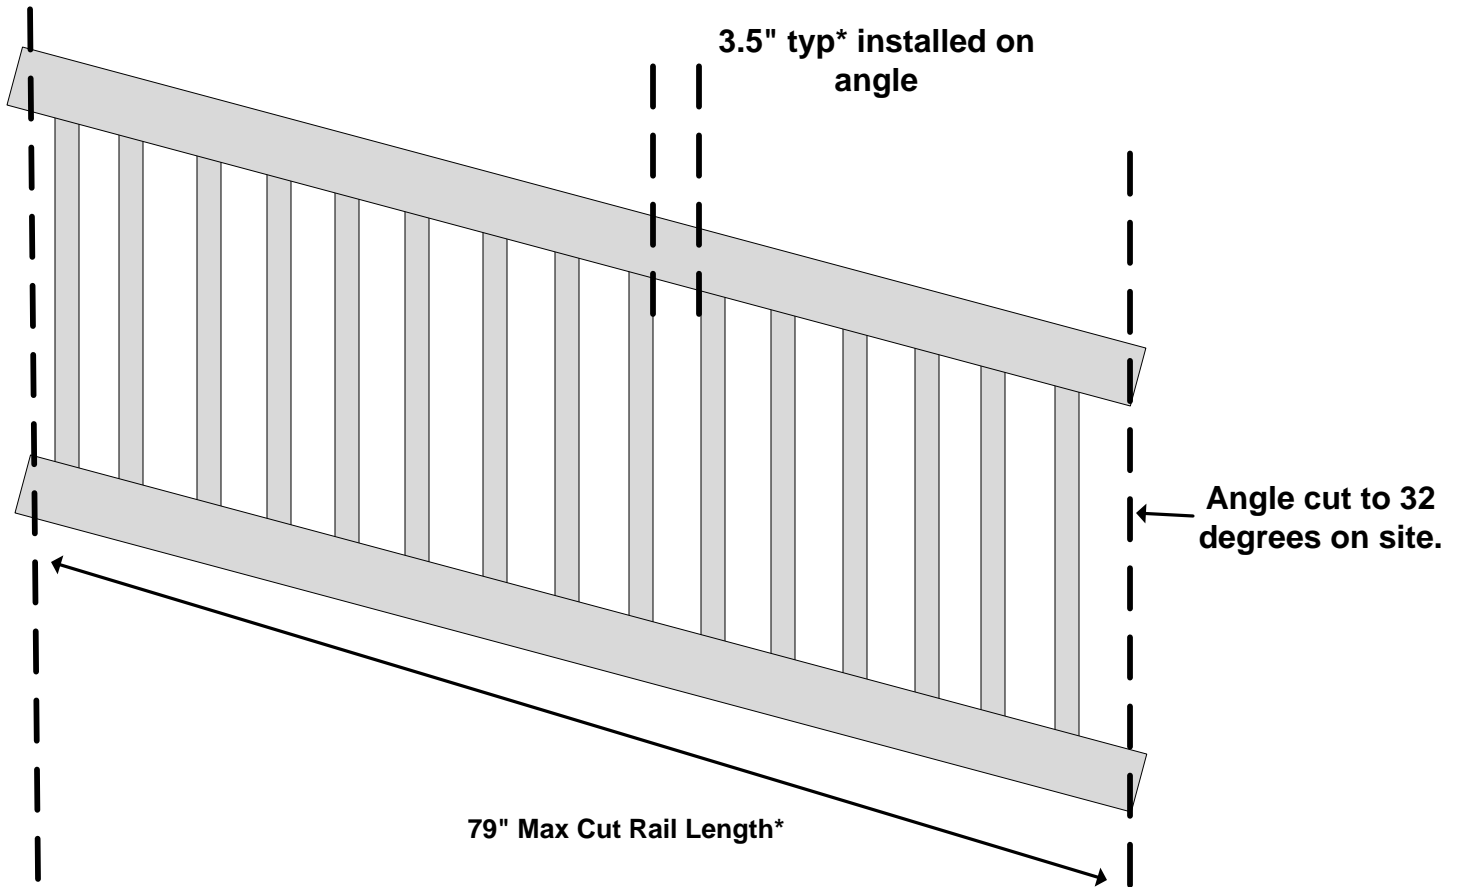

2" x 3.5" Top & Bottom DB Rail w/Square Pickets

8' Stair Railing Kit
WWR-R42-S8DBS

Material per 96" wide panel							
1	Number of Panels						
2	Rails	2" x 3.5" x 96"*					
2	8' Aluminum Channel	Fits in Top and Bottom Rail					
1	Stair DB Brackets	2" x 3.5" Deck Board Stair Set					
1	Stair Brackets (Pairs)	2" x 3.5" Stair Set					
15	Pickets	1.5" x 1.5" x 38"*					
1	AMBR-DECKCLIP-KIT	Deck Board Clip Kit					
*Actual Measurements may vary