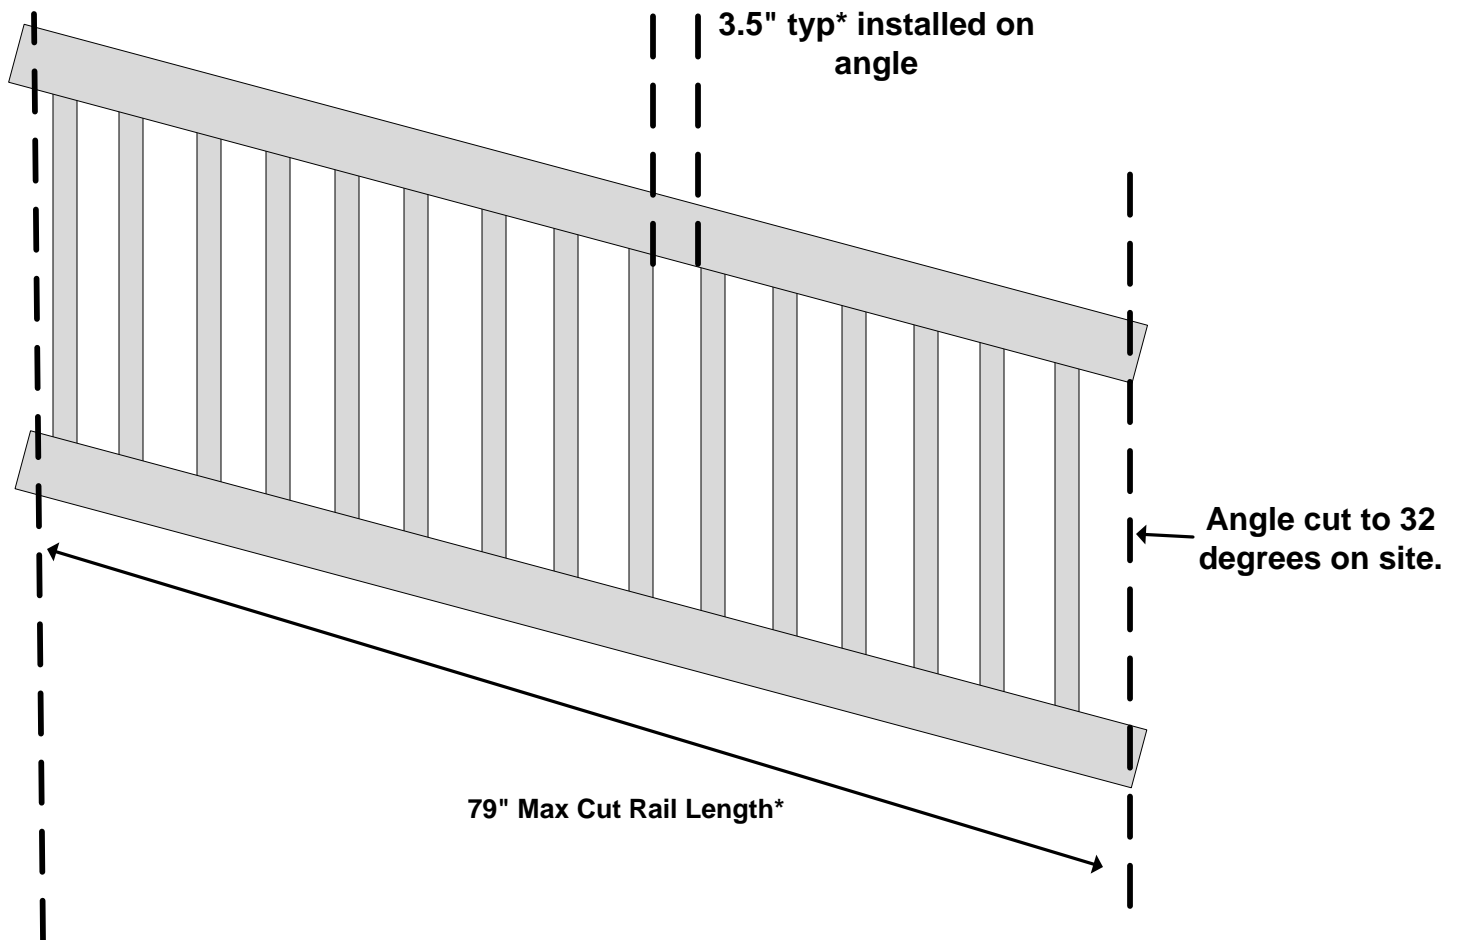

2" x 3.5" Top & Bottom DB Rail w/Square Pickets

8' Stair Railing Kit
WWR-R36-S8DBS

Material per 96" wide panel							
1	Number of Panels						
2	Rails	2" x 3.5" x 96"					
2	8' Aluminum Channel	Fits in Top and Bottom Rail					
1	Stair DB Brackets	2" x 3.5" DB Stair Set					
1	Stair Brackets (Pairs)	2" x 3.5" Stair Set					
15	Pickets	1.5" x 1.5" x 32"					
1	AMBR-DECKCLIP-KIT	Deck Board Clip Kit