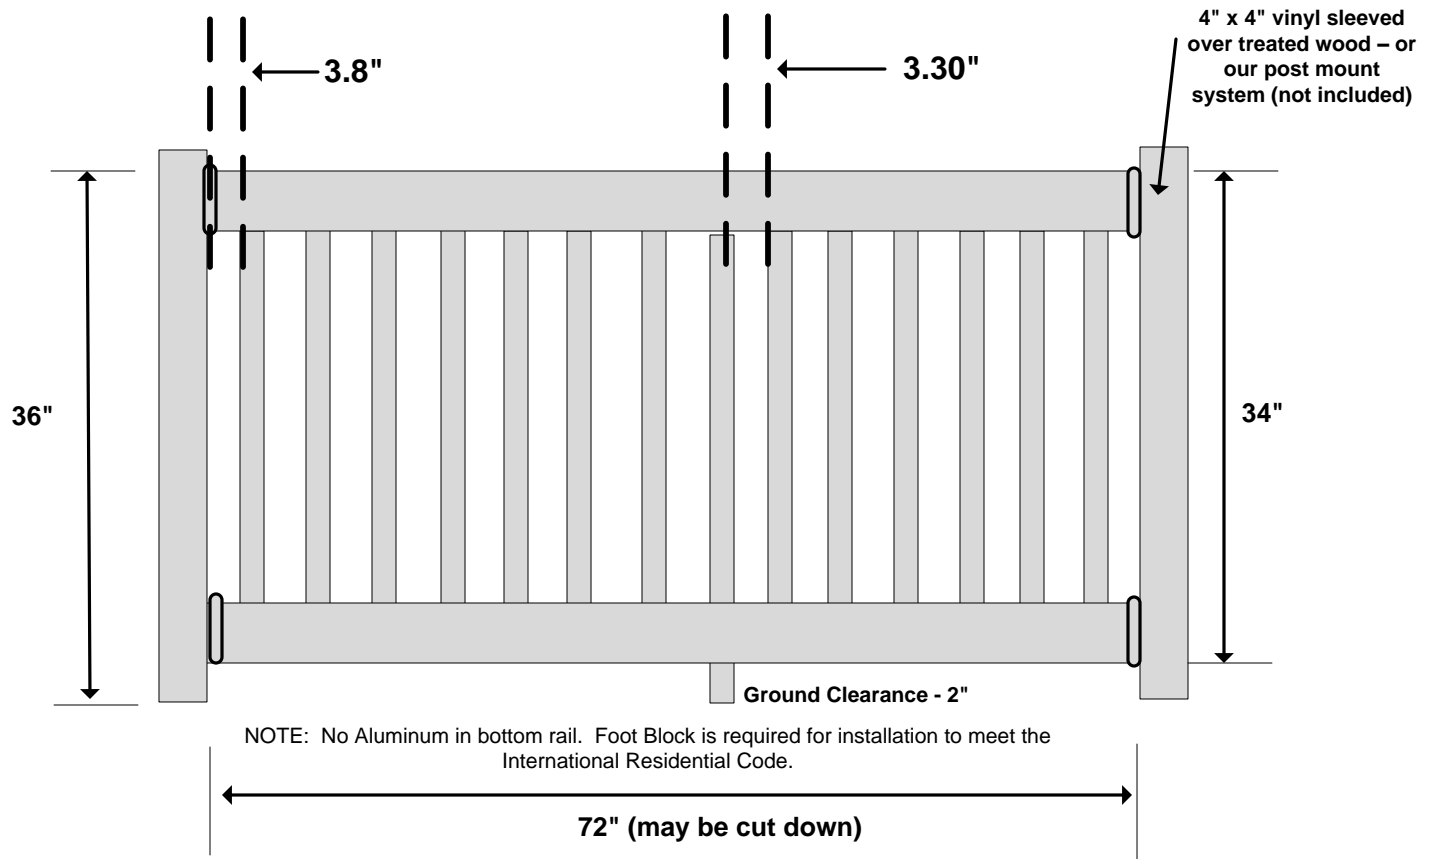

2" x 3.5" Top & Bottom DB Rail w/Square Pickets

Product Evaluation Report – PER-12049

4' Straight Railing Kit
WWR-R36-S4DB

Material per 48" wide panel							
1	Number of Panels						
2	Rails	2" x 3.5" x 48"*					
1	Aluminum Channel	Fits into the top rail					
2	Straight Bkts (Pairs)	2" x 3.5" Straight Set					
9	Pickets	1.5" x 1.5" x 32"*					
1	1.5" Foot Block	1.5" Foot block with trim					
1	AMBR-DECKCLIP-KI	Deck Board Clip Kit					

2" x 3.5" Top & Bottom DB w/Square Pickets

Product Evaluation Report – PER-12049

6' Straight Railing Kit

WWR-R36-S6DB

Material per 72" wide panel						
1	Number of Panels					
1	Top Rail	2" x 3.5" x 72"*				
1	Bottom Rail	2" x 3.5" x 72"*				
1	Aluminum Channel	Fits into the top rail				
2	Straight Bkts (Pairs)	2" x 3.5" Straight Set				
14	Pickets	1.5" x 1.5" x 32"*				
1	1.5" Foot Block	1.5" Foot block with trim				
1	AMBR-DECKCLIP-KIT	Deck Board Clip Kit				
*Actual Measurements may vary						

2" x 3.5" Top & Bottom DB Rail w/Square Pickets

6' Stair Railing Kit
WWR-R36-S6DBS

Material per 72" wide panel						
1	Number of Panels					
2	Rails	2" x 3.5" x 72"*				
2	6' Aluminum Channel	Fits in Top and Bottom Rail				
1	Stair DB Brackets	2" x 3.5" Deck Board Stair Set				
1	Stair Brackets (Pairs)	2" x 3.5" Stair Set				
11	Pickets	1.5" x 1.5" x 32"*				
1	AMBR-DECKCLIP-KIT	Deck Board Clip Kit				

2" x 3.5" Top & Bottom DB Rail w/Square Pickets

Product Evaluation Report – PER-12049

8' Straight Railing Kit

WWR-R36-S8DB

Material per 96" wide panel					
1	Number of Panels				
2	Rails	2" x 3.5" x 96"*			
1	Aluminum Channel	Fits into the top rail			
2	Straight Bkts (Pairs)	2" x 3.5" Straight Set			
18	Pickets	1.5" x 1.5" x 32"*			
1	1.5" Foot Block	1.5" Foot block with trim			
1	AMBR-DECKCLIP-KIT	Deck Board Clip Kit			