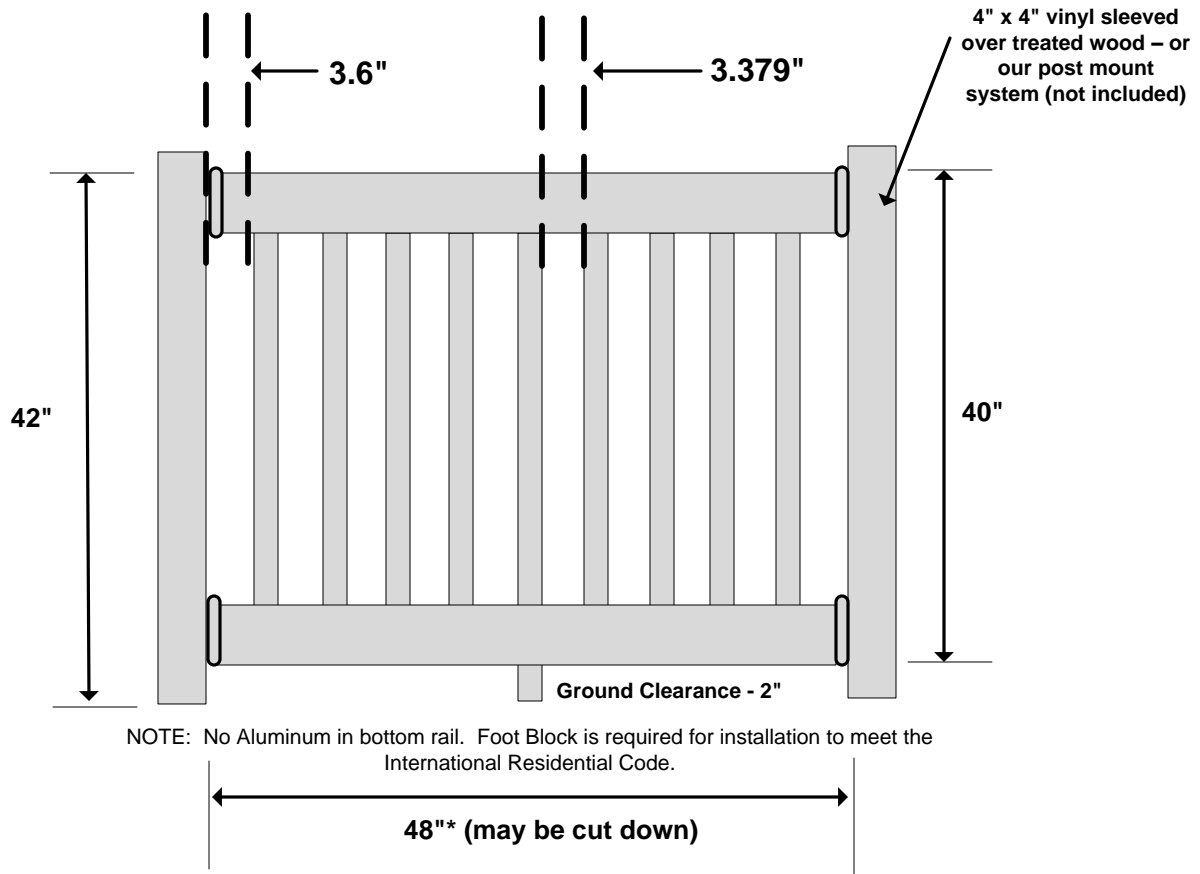

2" x 3.5" Top & Bottom DB Rail w/Square Pickets

Product Evaluation Report – PER-12049

4' Straight Railing Kit
WWR-R36-S4DB

Material per 48" wide panel							
1	Number of Panels						
2	Rails	2" x 3.5" x 48"*					
1	Aluminum Channel	Fits into the top rail					
2	Straight Bkts (Pairs)	2" x 3.5" Straight Set					
9	Pickets	1.5" x 1.5" x 32"*					
1	1.5" Foot Block	1.5" Foot block with trim					
1	AMBR-DECKCLIP-KI	Deck Board Clip Kit					

2" x 3.5" Top & Bottom DB Rail w/Square Pickets

Product Evaluation Report – PER-12049

8' Straight Railing Kit

WWR-R36-S8DB

Material per 96" wide panel					
1	Number of Panels				
2	Rails	2" x 3.5" x 96"*			
1	Aluminum Channel	Fits into the top rail			
2	Straight Bkts (Pairs)	2" x 3.5" Straight Set			
18	Pickets	1.5" x 1.5" x 32"*			
1	1.5" Foot Block	1.5" Foot block with trim			
1	AMBR-DECKCLIP-KIT	Deck Board Clip Kit			

2" x 3.5" Top & Bottom DB Rail w/Square Pickets

8' Stair Railing Kit
WWR-R36-S8DBS

Material per 96" wide panel							
1	Number of Panels						
2	Rails	2" x 3.5" x 96"					
2	8' Aluminum Channel	Fits in Top and Bottom Rail					
1	Stair DB Brackets	2" x 3.5" DB Stair Set					
1	Stair Brackets (Pairs)	2" x 3.5" Stair Set					
15	Pickets	1.5" x 1.5" x 32"					
1	AMBR-DECKCLIP-KIT	Deck Board Clip Kit					

2" x 3.5" Top & Bottom DB Rail w/Square Pickets

Product Evaluation Report – PER-12049

4' Straight Railing Kit
WWR-R42-S4DB

Material per 48" wide panel

1	Number of Panels					
2	Rails	2" x 3.5" x 48"*				
1	Aluminum Channel	Fits into the top rail				
2	Straight Bkts (Pairs)	2" x 3.5" Straight Set				
9	Pickets	1.5" x 1.5" x 38"*				
1	1.5" Foot Block	1.5" Foot block with trim				
1	AMBR-DECKCLIP-KIT	Deck Board Clip Kit				
	*Actual Measurements may vary					