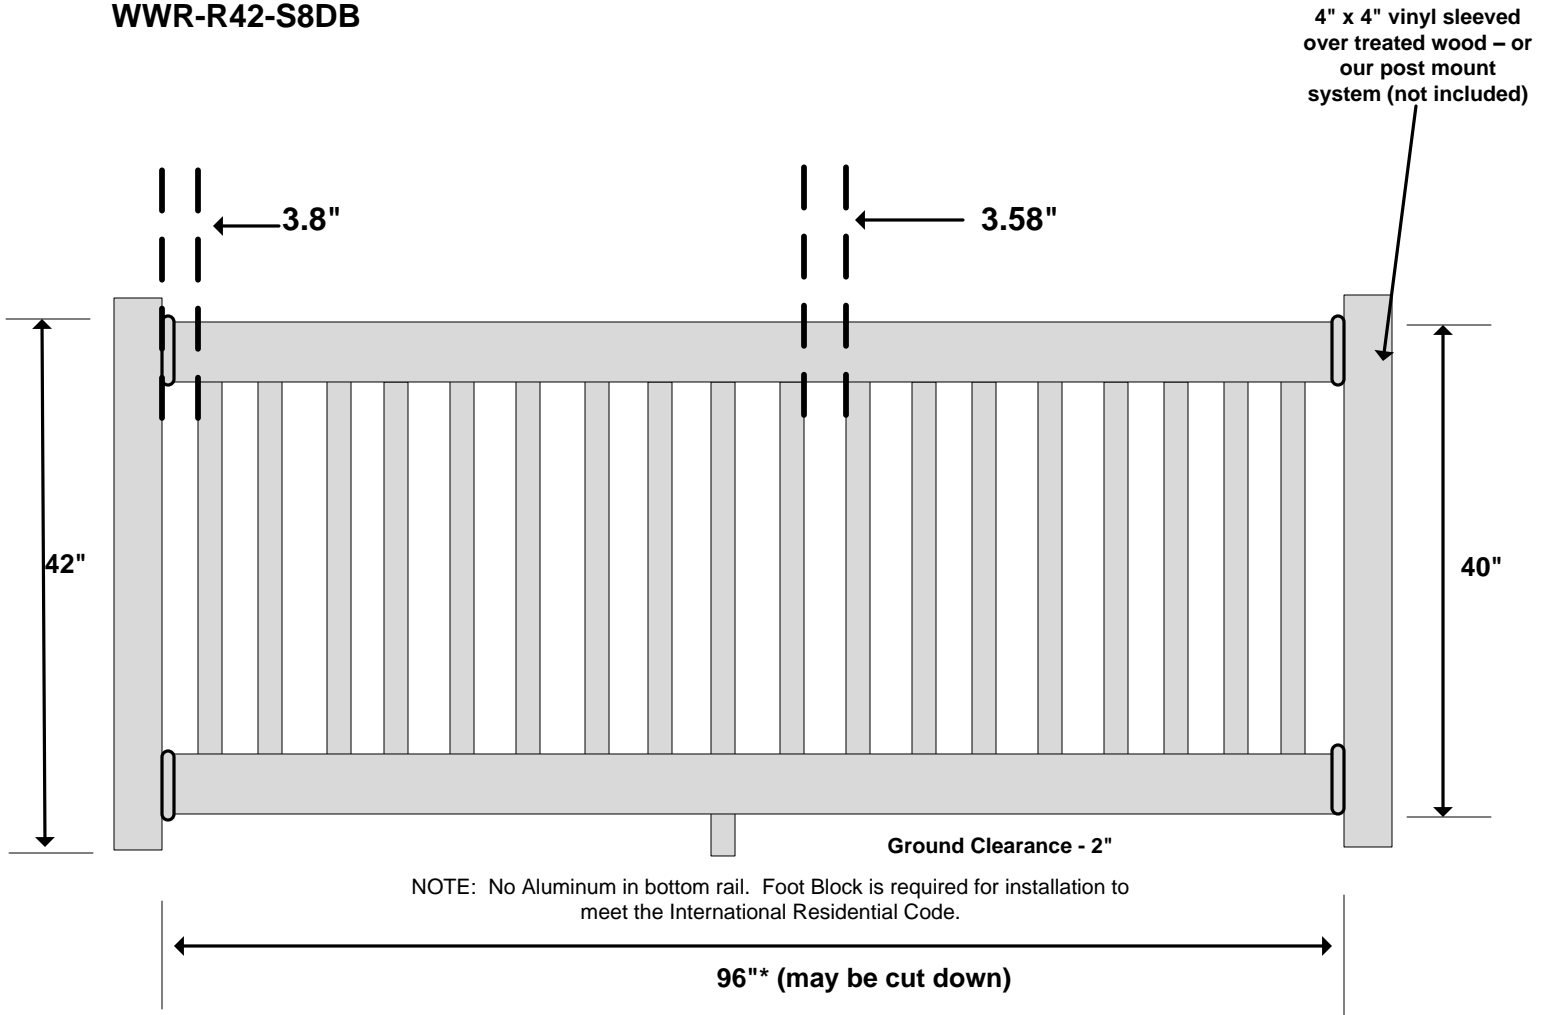

2" x 3.5" Top & Bottom DB Rail w/Square Pickets

Product Evaluation Report – PER-12049

4' Straight Railing Kit
WWR-R42-S4DB

Material per 48" wide panel

1	Number of Panels					
2	Rails	2" x 3.5" x 48"*				
1	Aluminum Channel	Fits into the top rail				
2	Straight Bkts (Pairs)	2" x 3.5" Straight Set				
9	Pickets	1.5" x 1.5" x 38"*				
1	1.5" Foot Block	1.5" Foot block with trim				
1	AMBR-DECKCLIP-KIT	Deck Board Clip Kit				
	*Actual Measurements may vary					

2" x 3.5" Top & Bottom DB Rail w/Square Pickets

Product Evaluation Report – PER-12049

6' Straight Railing Kit
WWR-R42-S6DB

Material per 72" wide panel

1	Number of Panels				
2	Rails	2" x 3.5" x 72"*			
1	Aluminum Channel	Fits into the top rail			
2	Straight Bkts (Pairs)	2" x 3.5" Straight Set			
14	Pickets	1.5" x 1.5" x 38"*			
1	1.5" Foot Block	1.5" Foot block with trim			
1	AMBR-DECKCLIP-KIT	Deck Board Clip Kit			
*Actual Measurements may vary					

2" x 3.5" Top & Bottom DB Rail w/Square Pickets

6' Stair Railing Kit
WWR-R42-S6DBS

Material per 72" wide panel							
1	Number of Panels						
2	Rails	2" x 3.5" x 72"*					
2	6' Aluminum Channel	Fits in Top and Bottom Rail					
1	Stair DB Brackets	2" x 3.5" Deck Board Stair Set					
1	Stair Brackets (Pairs)	2" x 3.5" Stair Set					
11	Pickets	1.5" x 1.5" x 38"*					
1	AMBR-DECKCLIP-KIT	Deck Board Clip Kit					
*Actual Measurements may vary							

2" x 3.5" Top & Bottom DB Rail w/Square Pickets

Product Evaluation Report – PER-12049

8' Straight Railing Kit
WWR-R42-S8DB

Material per 96" wide panel							
1	Number of Panels						
2	Rails	2" x 3.5" x 96"*					
1	Aluminum Channel	Fits into the top rail					
2	Straight Bkts (Pairs)	2" x 3.5" Straight Set					
18	Pickets	1.5" x 1.5" x 38"*					
1	1.5" Foot Block	1.5" Foot block with trim					
1	AMBR-DECKCLIP-KIT	Deck Board Clip Kit					
	*Actual Measurements may vary						