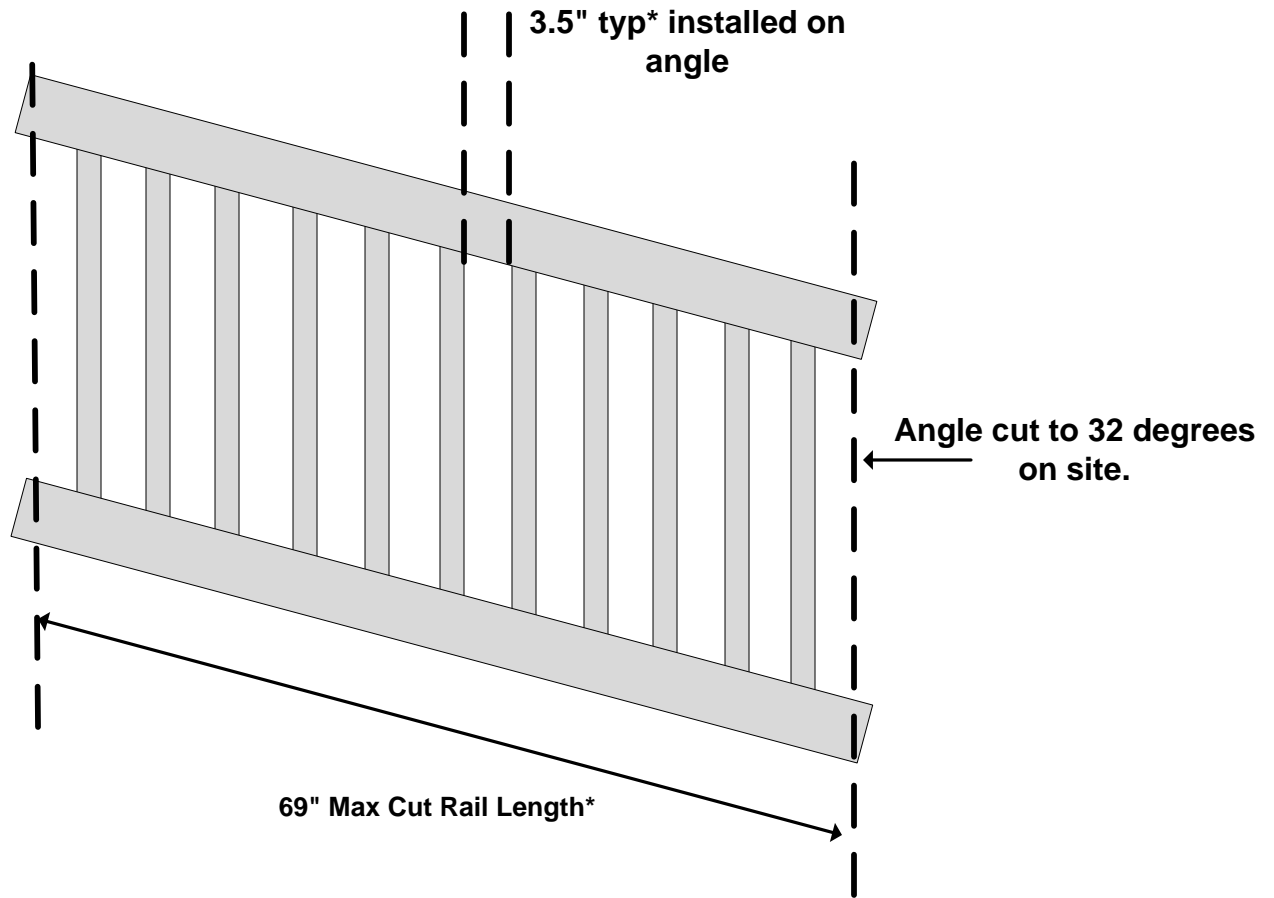

2" x 3.5" Top & Bottom DB Rail w/Square Pickets

6' Stair Railing Kit
WWR-R42-S6DBS

Material per 72" wide panel							
1	Number of Panels						
2	Rails	2" x 3.5" x 72"*					
2	6' Aluminum Channel	Fits in Top and Bottom Rail					
1	Stair DB Brackets	2" x 3.5" Deck Board Stair Set					
1	Stair Brackets (Pairs)	2" x 3.5" Stair Set					
11	Pickets	1.5" x 1.5" x 38"*					
1	AMBR-DECKCLIP-KIT	Deck Board Clip Kit					
*Actual Measurements may vary