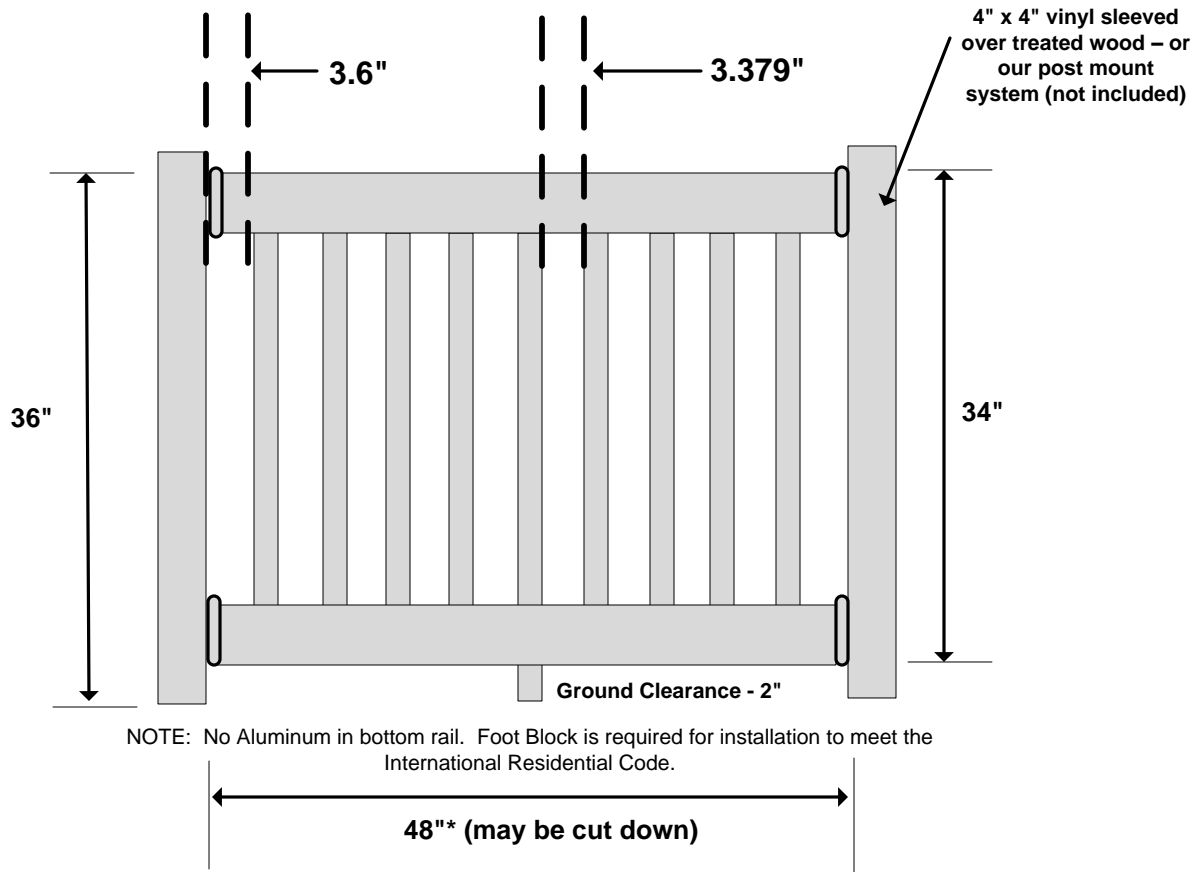

2" x 3.5" Top & Bottom DB Rail w/Square Pickets

Product Evaluation Report – PER-12049

4' Straight Railing Kit
WWR-R36-S4DB

Material per 48" wide panel							
1	Number of Panels						
2	Rails	2" x 3.5" x 48"*					
1	Aluminum Channel	Fits into the top rail					
2	Straight Bkts (Pairs)	2" x 3.5" Straight Set					
9	Pickets	1.5" x 1.5" x 32"*					
1	1.5" Foot Block	1.5" Foot block with trim					
1	AMBR-DECKCLIP-KI	Deck Board Clip Kit					

2" x 3.5" Top & Bottom DB w/Square Pickets

Product Evaluation Report – PER-12049

6' Straight Railing Kit

WWR-R36-S6DB

Material per 72" wide panel						
1	Number of Panels					
1	Top Rail	2" x 3.5" x 72"*				
1	Bottom Rail	2" x 3.5" x 72"*				
1	Aluminum Channel	Fits into the top rail				
2	Straight Bkts (Pairs)	2" x 3.5" Straight Set				
14	Pickets	1.5" x 1.5" x 32"*				
1	1.5" Foot Block	1.5" Foot block with trim				
1	AMBR-DECKCLIP-KIT	Deck Board Clip Kit				
*Actual Measurements may vary						

2" x 3.5" Top & Bottom DB Rail w/Square Pickets

6' Stair Railing Kit
WWR-R36-S6DBS

Material per 72" wide panel						
1	Number of Panels					
2	Rails	2" x 3.5" x 72"*				
2	6' Aluminum Channel	Fits in Top and Bottom Rail				
1	Stair DB Brackets	2" x 3.5" Deck Board Stair Set				
1	Stair Brackets (Pairs)	2" x 3.5" Stair Set				
11	Pickets	1.5" x 1.5" x 32"*				
1	AMBR-DECKCLIP-KIT	Deck Board Clip Kit				

2" x 3.5" Top & Bottom DB Rail w/Square Pickets

Product Evaluation Report – PER-12049

8' Straight Railing Kit

WWR-R36-S8DB

Material per 96" wide panel					
1	Number of Panels				
2	Rails	2" x 3.5" x 96"*			
1	Aluminum Channel	Fits into the top rail			
2	Straight Bkts (Pairs)	2" x 3.5" Straight Set			
18	Pickets	1.5" x 1.5" x 32"*			
1	1.5" Foot Block	1.5" Foot block with trim			
1	AMBR-DECKCLIP-KIT	Deck Board Clip Kit			