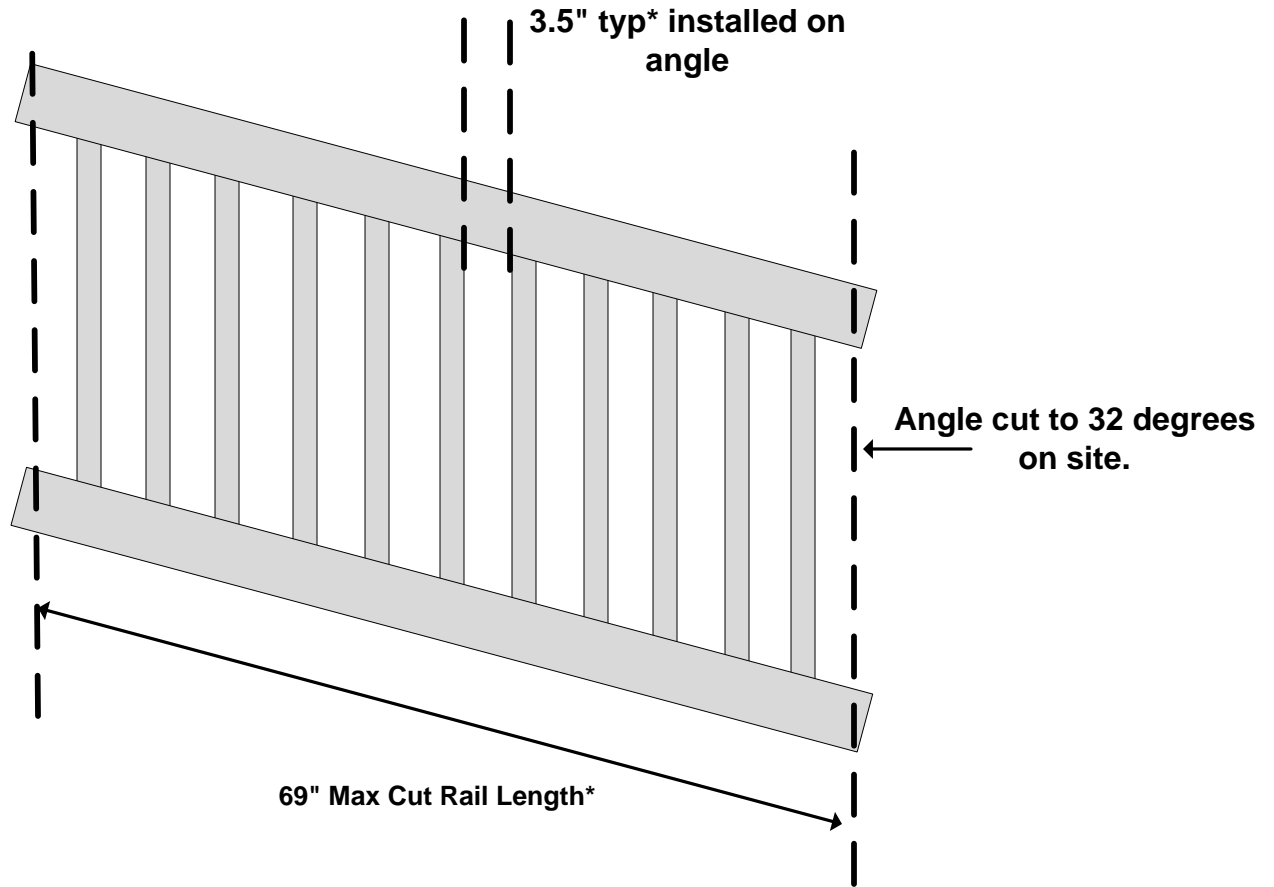

2" x 3.5" Top & Bottom DB Rail w/Square Pickets

Product Evaluation Report – PER-12049

4' Straight Railing Kit
WWR-R36-S4DB

Material per 48" wide panel							
1	Number of Panels						
2	Rails	2" x 3.5" x 48"*					
1	Aluminum Channel	Fits into the top rail					
2	Straight Bkts (Pairs)	2" x 3.5" Straight Set					
9	Pickets	1.5" x 1.5" x 32"*					
1	1.5" Foot Block	1.5" Foot block with trim					
1	AMBR-DECKCLIP-KI	Deck Board Clip Kit					

2" x 3.5" Top & Bottom DB w/Square Pickets

Product Evaluation Report – PER-12049

6' Straight Railing Kit

WWR-R36-S6DB

Material per 72" wide panel						
1	Number of Panels					
1	Top Rail	2" x 3.5" x 72"*				
1	Bottom Rail	2" x 3.5" x 72"*				
1	Aluminum Channel	Fits into the top rail				
2	Straight Bkts (Pairs)	2" x 3.5" Straight Set				
14	Pickets	1.5" x 1.5" x 32"*				
1	1.5" Foot Block	1.5" Foot block with trim				
1	AMBR-DECKCLIP-KIT	Deck Board Clip Kit				
*Actual Measurements may vary						

2" x 3.5" Top & Bottom DB Rail w/Square Pickets

6' Stair Railing Kit
WWR-R36-S6DBS

Material per 72" wide panel						
1	Number of Panels					
2	Rails	2" x 3.5" x 72"*				
2	6' Aluminum Channel	Fits in Top and Bottom Rail				
1	Stair DB Brackets	2" x 3.5" Deck Board Stair Set				
1	Stair Brackets (Pairs)	2" x 3.5" Stair Set				
11	Pickets	1.5" x 1.5" x 32"*				
1	AMBR-DECKCLIP-KIT	Deck Board Clip Kit				

2" x 3.5" Top & Bottom DB Rail w/Square Pickets

Product Evaluation Report – PER-12049

8' Straight Railing Kit

WWR-R36-S8DB

Material per 96" wide panel					
1	Number of Panels				
2	Rails	2" x 3.5" x 96"*			
1	Aluminum Channel	Fits into the top rail			
2	Straight Bkts (Pairs)	2" x 3.5" Straight Set			
18	Pickets	1.5" x 1.5" x 32"*			
1	1.5" Foot Block	1.5" Foot block with trim			
1	AMBR-DECKCLIP-KIT	Deck Board Clip Kit			